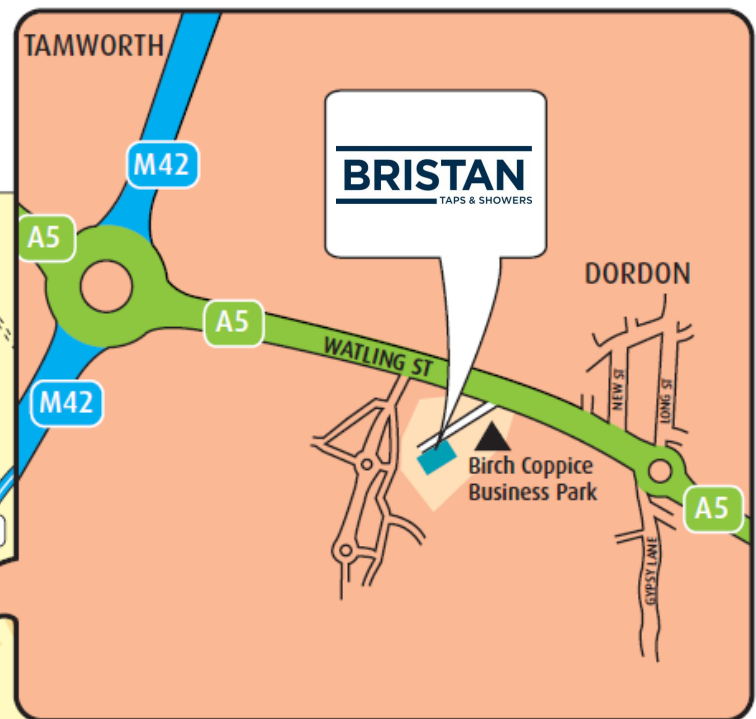

How to find us!

By Road: Exit M42 at Junction 10 signposted Tamworth. Proceed to the roundabout, take the exit signposted Nuneaton (A5). Continue straight on until you come to a set of lights with Birch Coppice Business Park signposted right. After entering the Business Park, go straight across three roundabouts. At the 4th roundabout take the first exit. The entrance to the Bristan Group car park is situated on the first left.