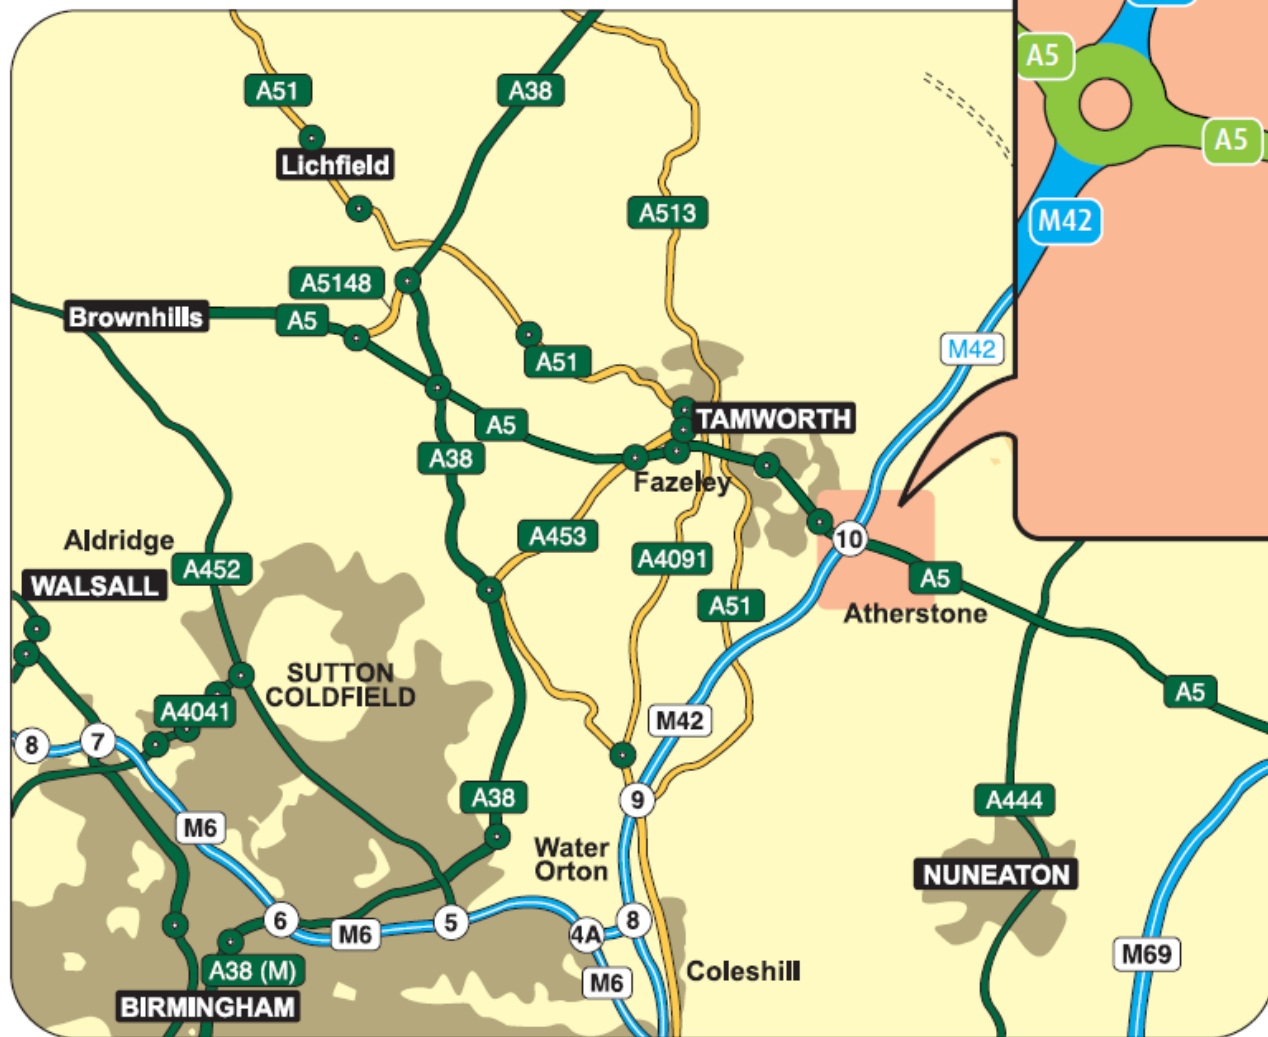

How to find us!

By Road: Exit M42 at Junction 10 signposted Tamworth. Proceed to the roundabout, take the exit signposted Nuneaton (A5). Continue straight on until you come to a set of lights with Birch Coppice Business Park signposted right. After entering the Business Park, go straight across three roundabouts. At the 4th roundabout take the first exit. The entrance to the Bristan Group car park is situated on the first left.