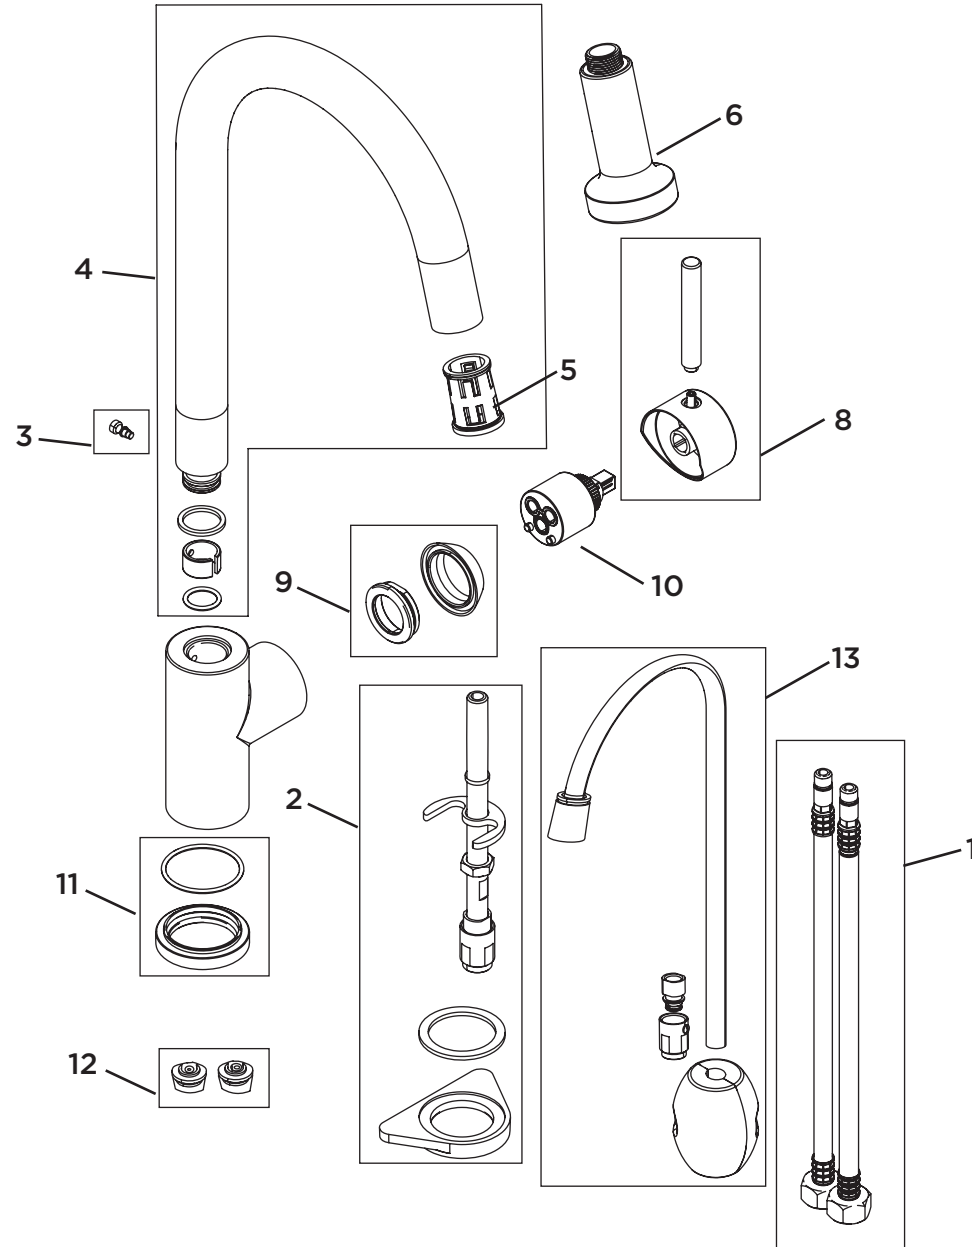

Product Code: APR PULLSNK C

Revision: D9

1	Flexible Inlet Connections
2	Fixing Kit
3	Spout Grub Screw and Cap
4	Spout Assembly
5	Adaptor
6	Handset
8	Handle Assembly
9	Shroud & Retaining Nut
10	Cartridge
11	Plinth & Washer
12	Non Return Valves (Pair)
13	Hose Connections & Weight