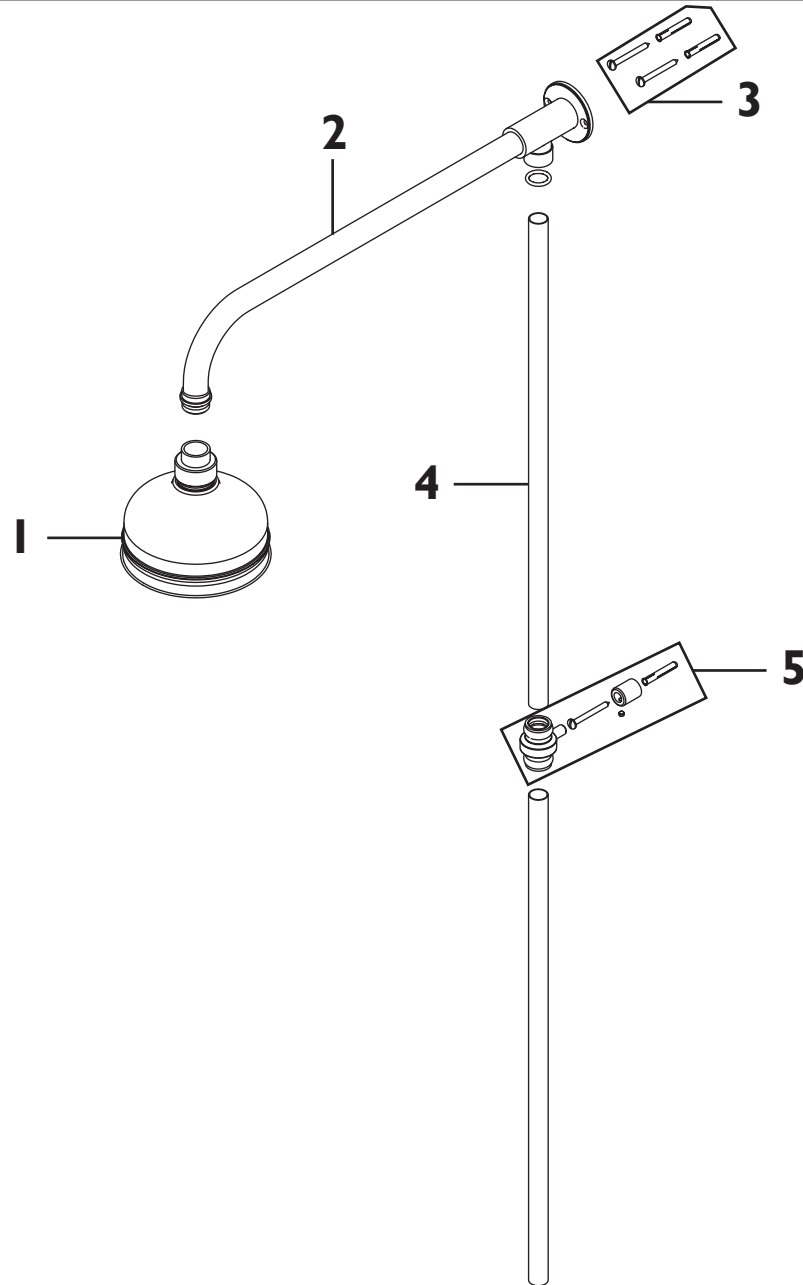

**Product Code: KIT JERA C-G**

**Revision: DI**

1	4" Fixed Head
2	Wall Arm
3	Screw Pack
4	15mm Riser Rail
5	Centre Support Kit