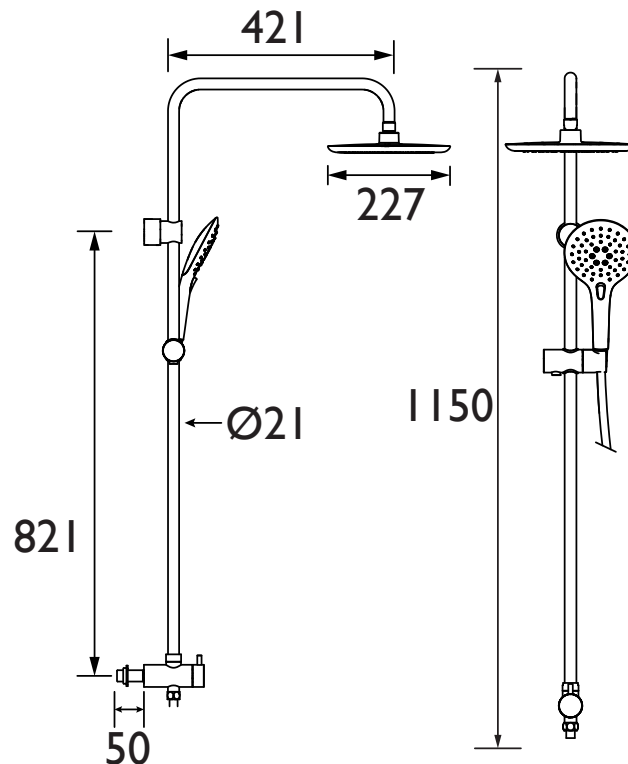

FLT KIT C

FLUTE Shower Range Flute Shower kit with Rigid Riser and Diverter to Handset Chrome

Specification

Finish/Colour:	Chrome Plated
Main Construction Material:	Brass
Shower Kit:	Rigid Riser
Shower Head Type:	Adjustable & Fixed Head
Rub Clean Handset:	Y
Mounting Type:	Wall
Plumbing System Suitability:	Suitable for all plumbing systems, ideally balanced
Minimum Dynamic Pressure (bar):	0.2 bar
Maximum Dynamic Pressure (bar):	5 bar
Maximum Static Pressure (bar):	10 bar
Maximum Hot Water Supply Temperature °C:	65
Connection Inlet:	G 1/2"
Isolation Included:	N
Check Valve Included:	N
What's Included:	1x Fixed Head, 1x Shower Arm, 1x Riser Rail, 1x Handset, 1x Wall Outlet, 1x Hose, 1x Diverter, 1x Wall Bracket, 1x Fitting Instructions

Features:

- Allows water to divert from rigid riser to shower handset
- Wall-fed diverter suitable for use with recessed pipework.
- Supplied with diverter valve, rigid riser, 200mm shower head and adjustable riser kit.

Product Certifications:

WRAS Certificate No: 2307907
WRAS Expiry Date: 31/07/2028

For more products, visit our website:
<http://www.bristan.com>

Dimensions (measurements in mm)

TECHNICAL DATA SHEET

BRISTAN

D4