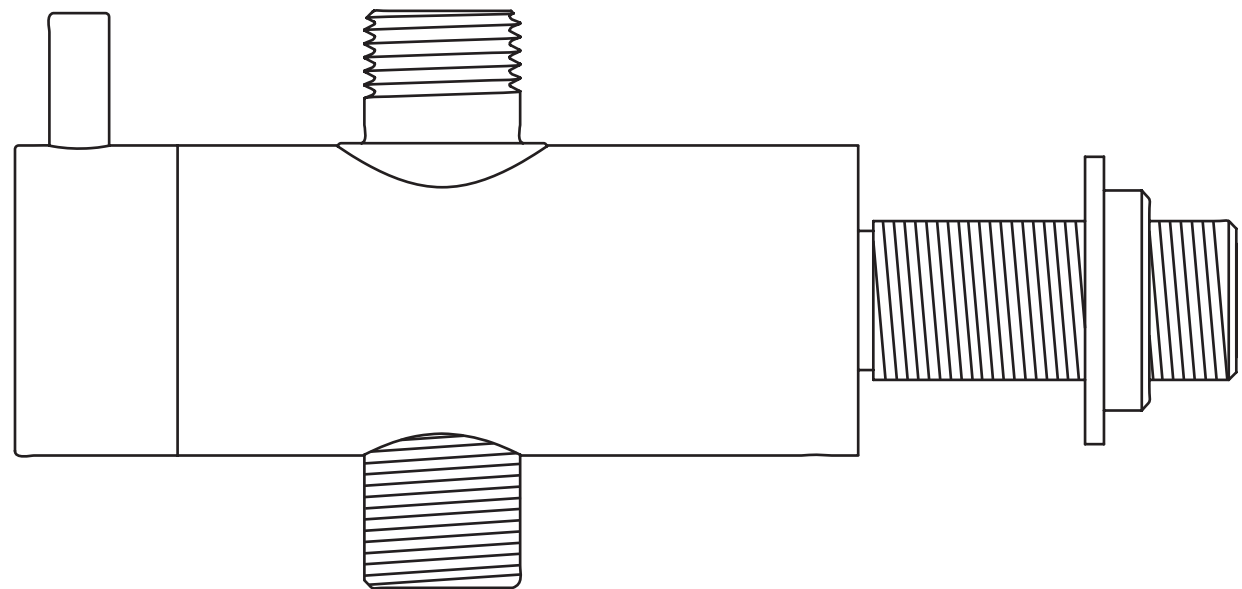

Product Code: C SDIVR C  
Revision: D1

40

110

160