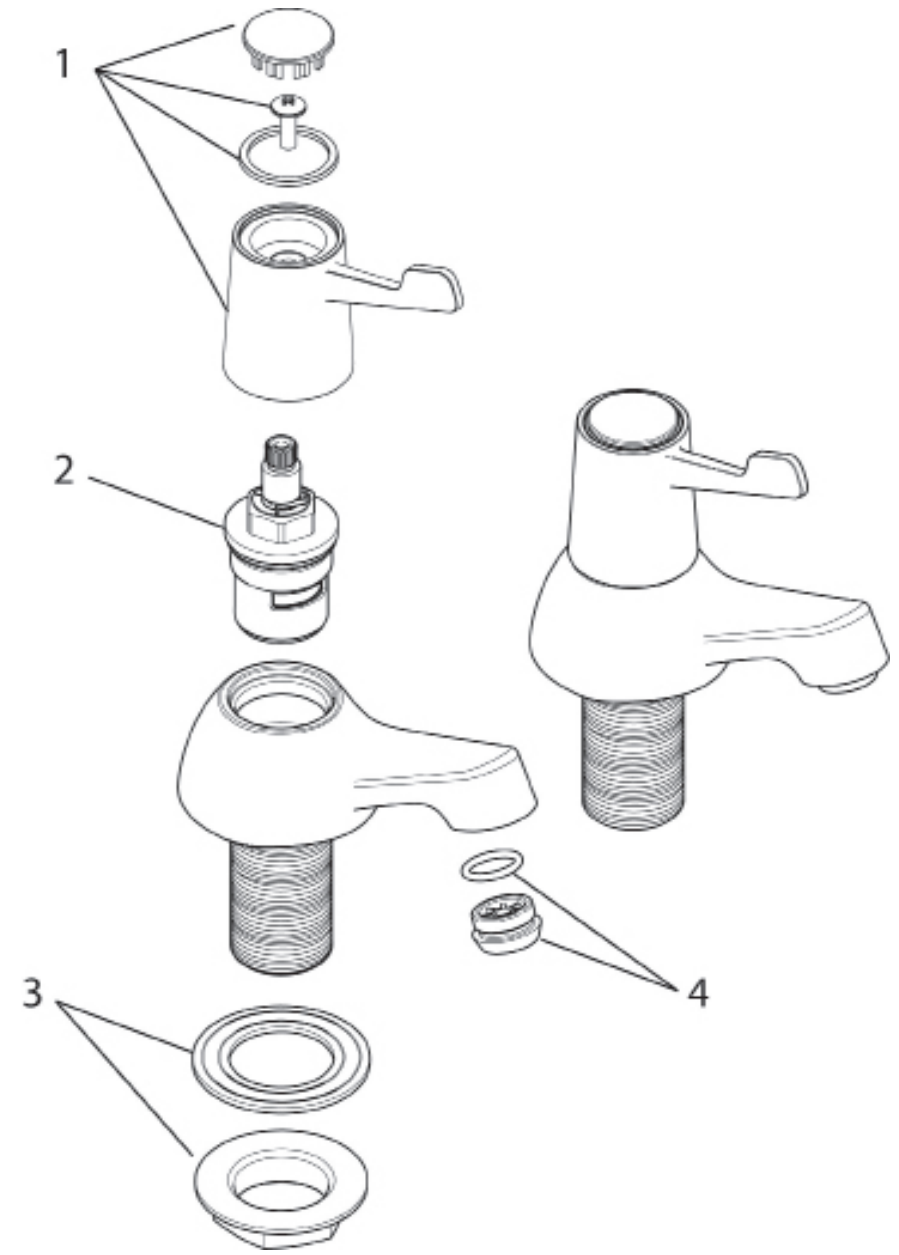

Product Code: VAL2 3/4 C CD

Revision: D1

1	Handle Assembly
2	Cartridge
3	Back Nut and Washer
4	Flow Straightener