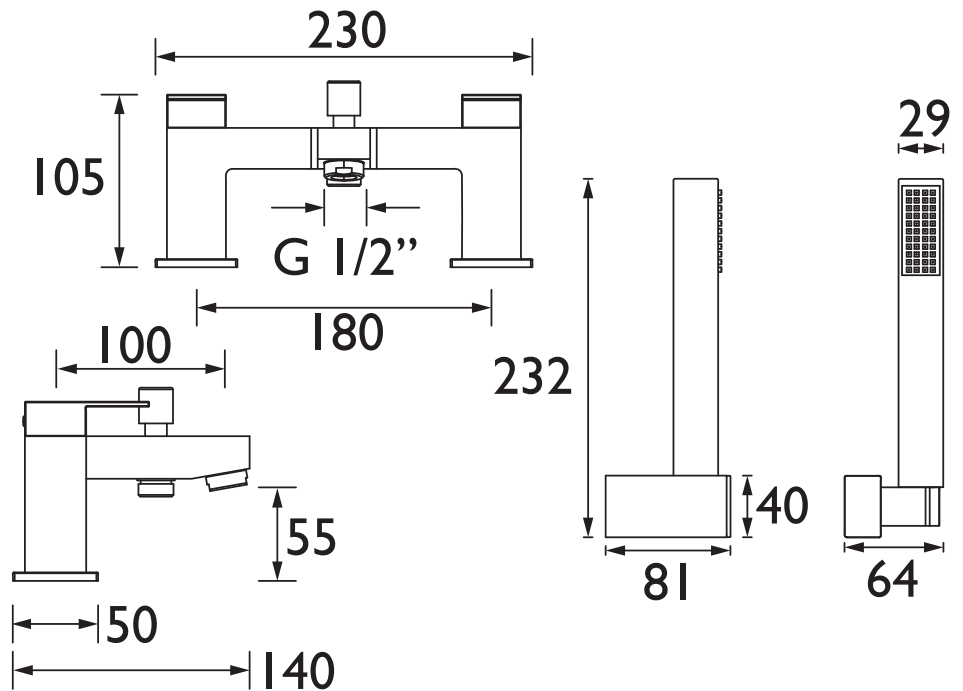

Product Certifications:

WRAS Certificate No.: 240204055
WRAS Expiry Date: 28/02/2029

KIWA Certificate No.: 2402753
KIWA Expiry Date: 22/02/2029

Specification

Product Type:	Bathroom Taps
Main Construction Material:	Brass
Mount Type:	Deck
Handle Type:	Square
Connection Inlet:	3/4" BSP
Connection Outlet:	M24 Housed Aerator
Number of Tap Holes:	2
Valve/Cartridge Type:	3/4" Ceramic Disc Valve
Plumbing System Requirements:	Suitable for all plumbing systems
Minimum Dynamic Pressure (bar):	0.3 bar
Maximum Dynamic Pressure (bar):	5 bar
Maximum Hot Water Temperature °C:	60°C
Maximum Static Pressure (bar):	10 bar
Flow Type:	Single
Isolation Included:	No

Dimensions (measurements in mm)

Flow Rates (l/min)

System Pressure (bar)	0.3	0.5	1	2	3	5
Through Bath Filler (mixed)	20.6	29.2	40.6	57.4	70.3	90.7
Through Handset (mixed)	4.2	5.7	8.7	15.1	18.5	23.8

TECHNICAL DATA SHEET