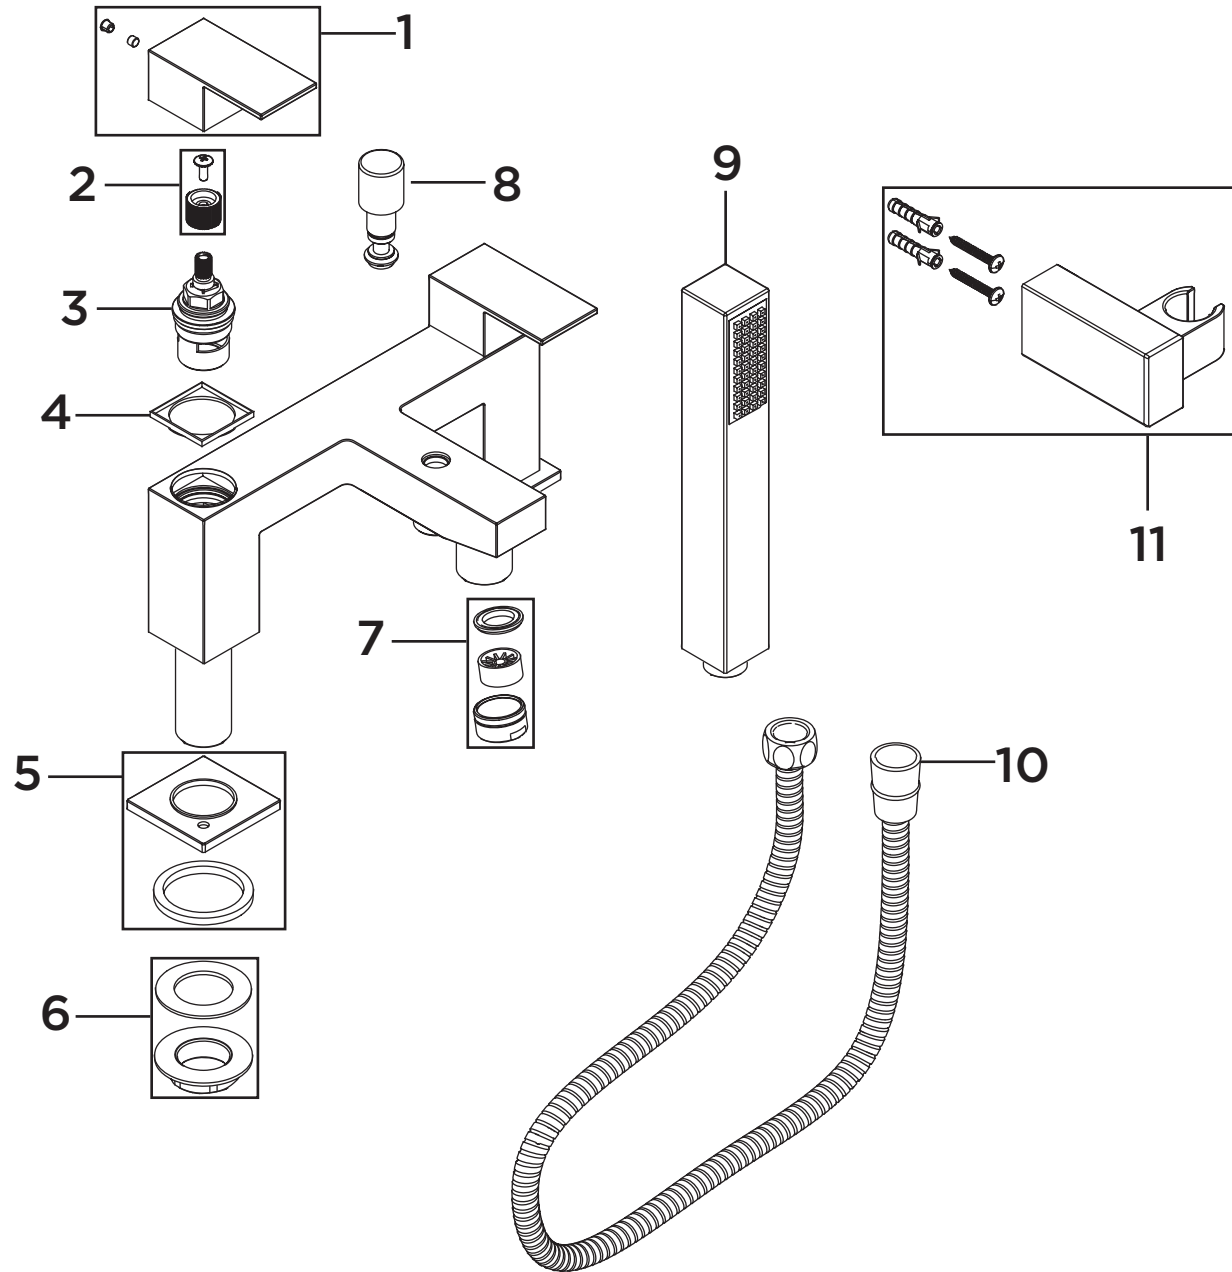

Product Code: QB BSM C

Revision: D1

1	Handle Assembly (Pair)
2	Spline adapter with Screw
3H	Valve Hot
3C	Valve Cold
4	Shroud
5	Plinth
6	Backnut and Washer (Pair)
7	Aerator
8	Diverter Mechanism
9	Handset
10	Hose
11	Wall Bracket