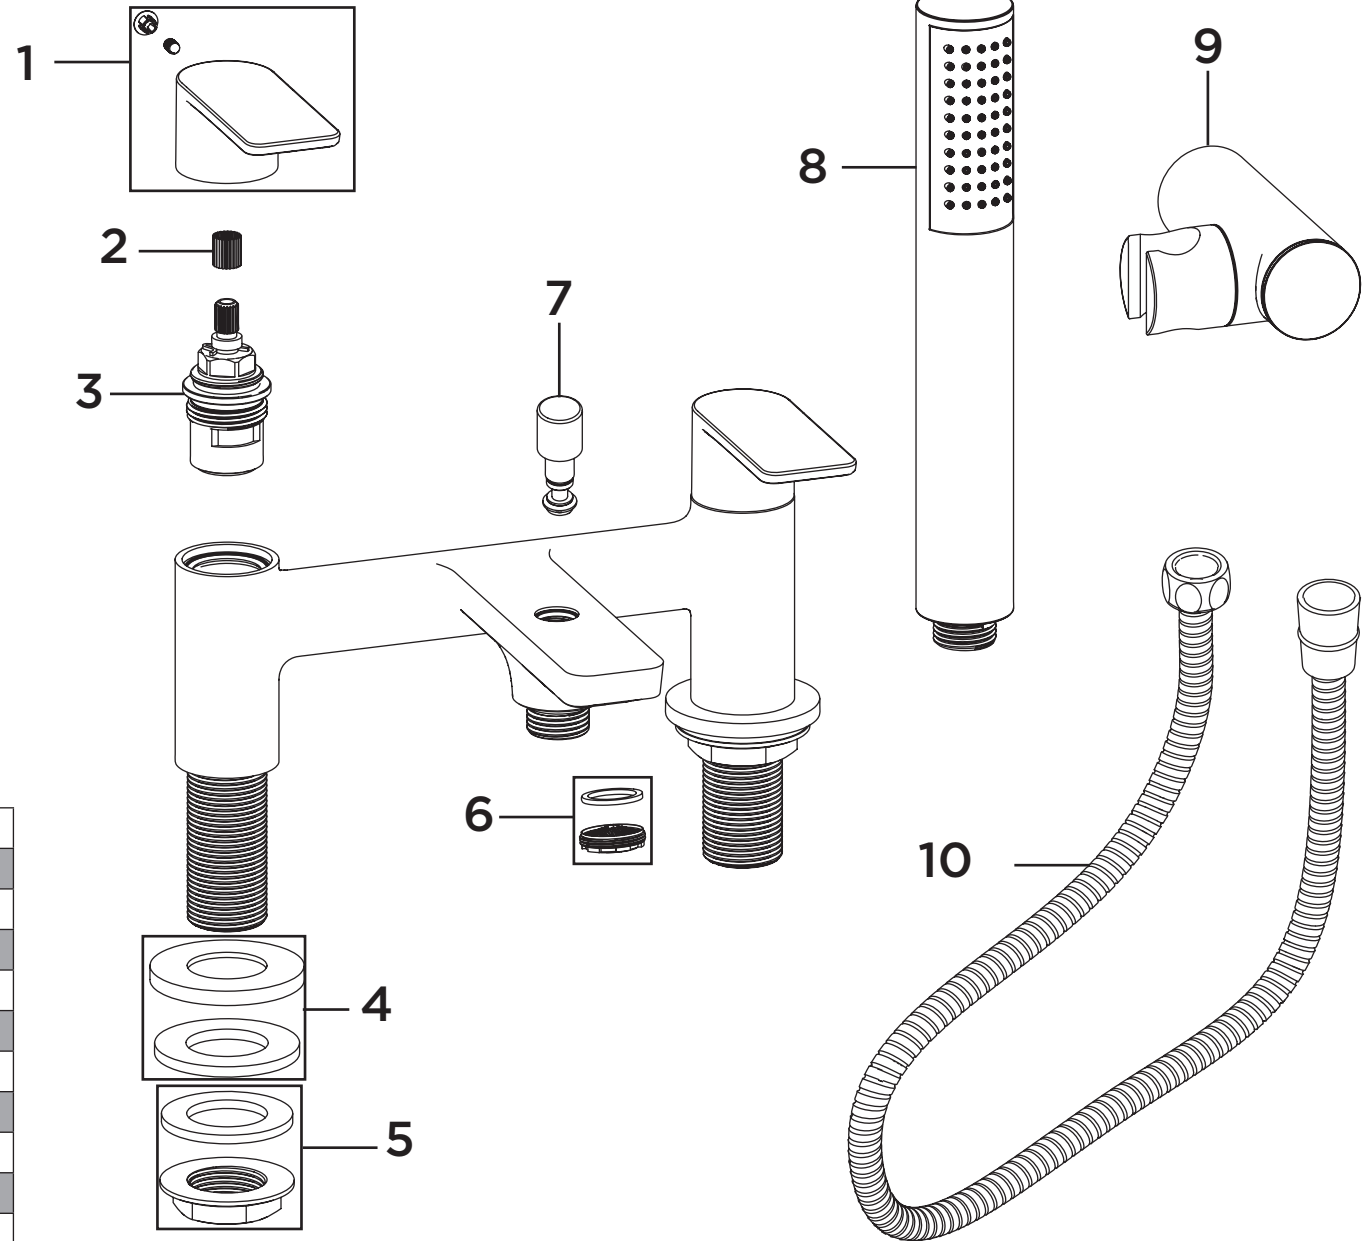

Product Code: NAP BSM C

Revision: D1

1	Handle Assembly (Pair)
2	Spline adapter with Screw
3H	Valve Hot
3C	Valve Cold
4	Plinth
5	Backnut and Washer (Pair)
6	5lmp M24 Aerator
7	Diverter Mechanism
8	Handset
9	Wall Bracket
10	Hose