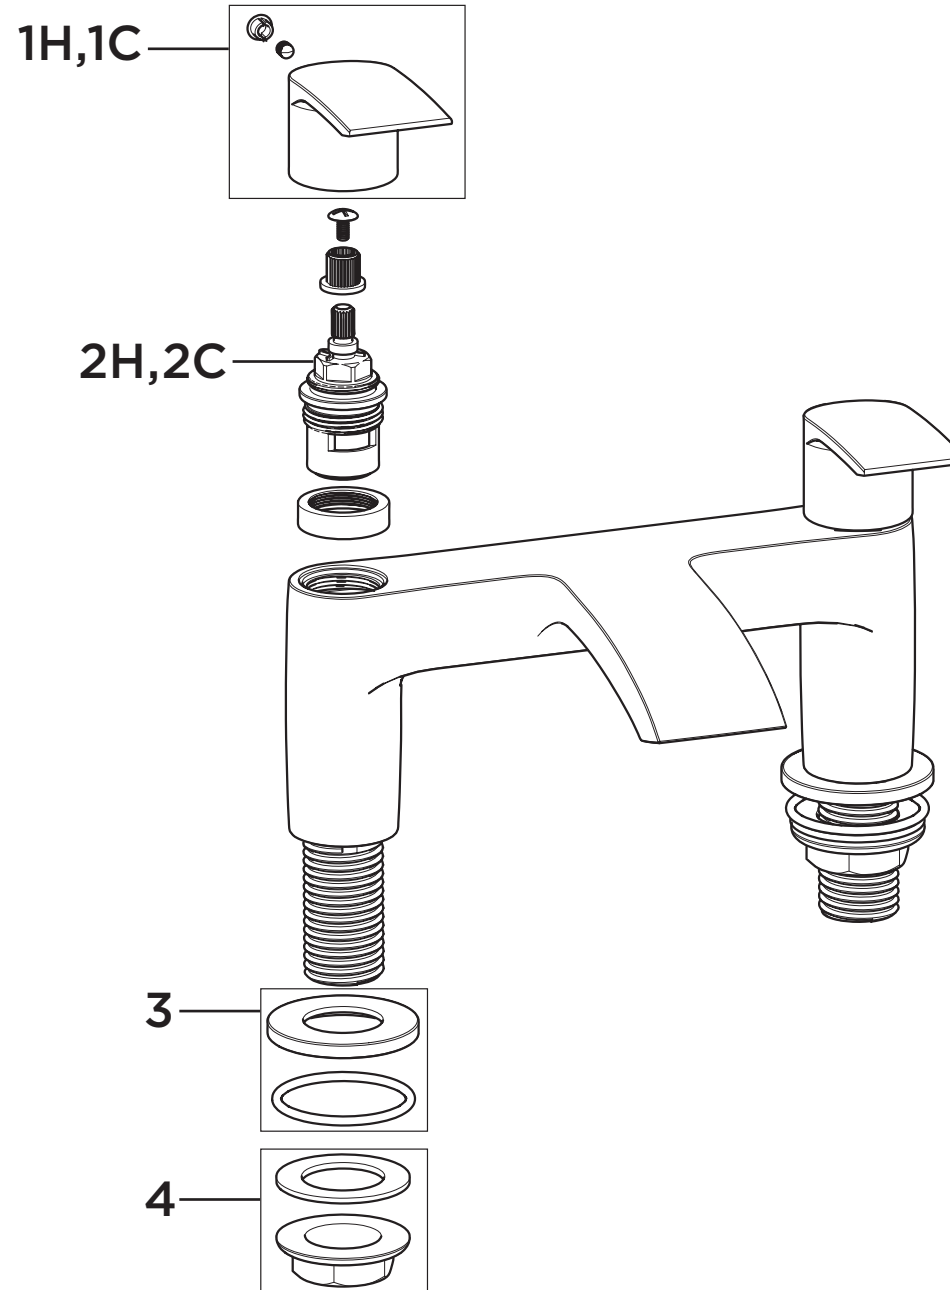

Product Code: GLD2 BF C

Revision: D1

1H

Hot Handle Assembly

1C

Cold Handle Assembly

2H

Hot Cartridge

2C

Cold Cartridge

3

Plinth and Seal

4

Backnut and Washer