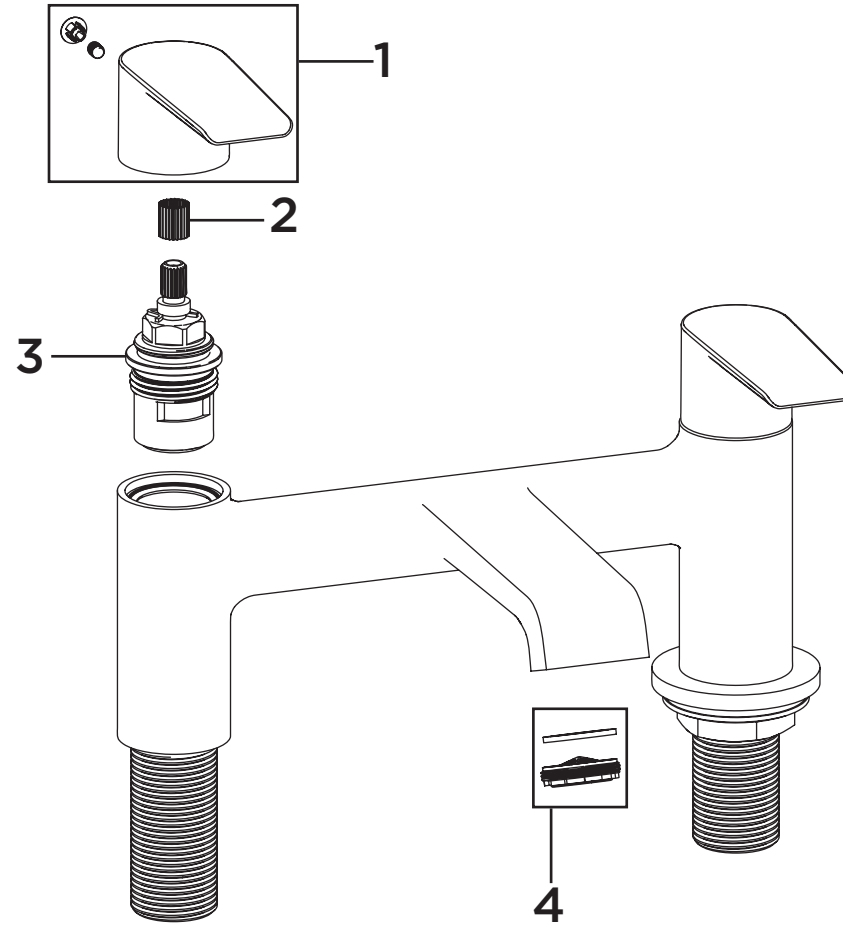

Product Code: PO BF C**Revision:** D1

1	Handle Assembly (Pair)
2	Spline adapter
3H	Valve Hot
3C	Valve Cold
4	5lpm M24 Aerator
5	Plinth
6	Backnut (Pair)