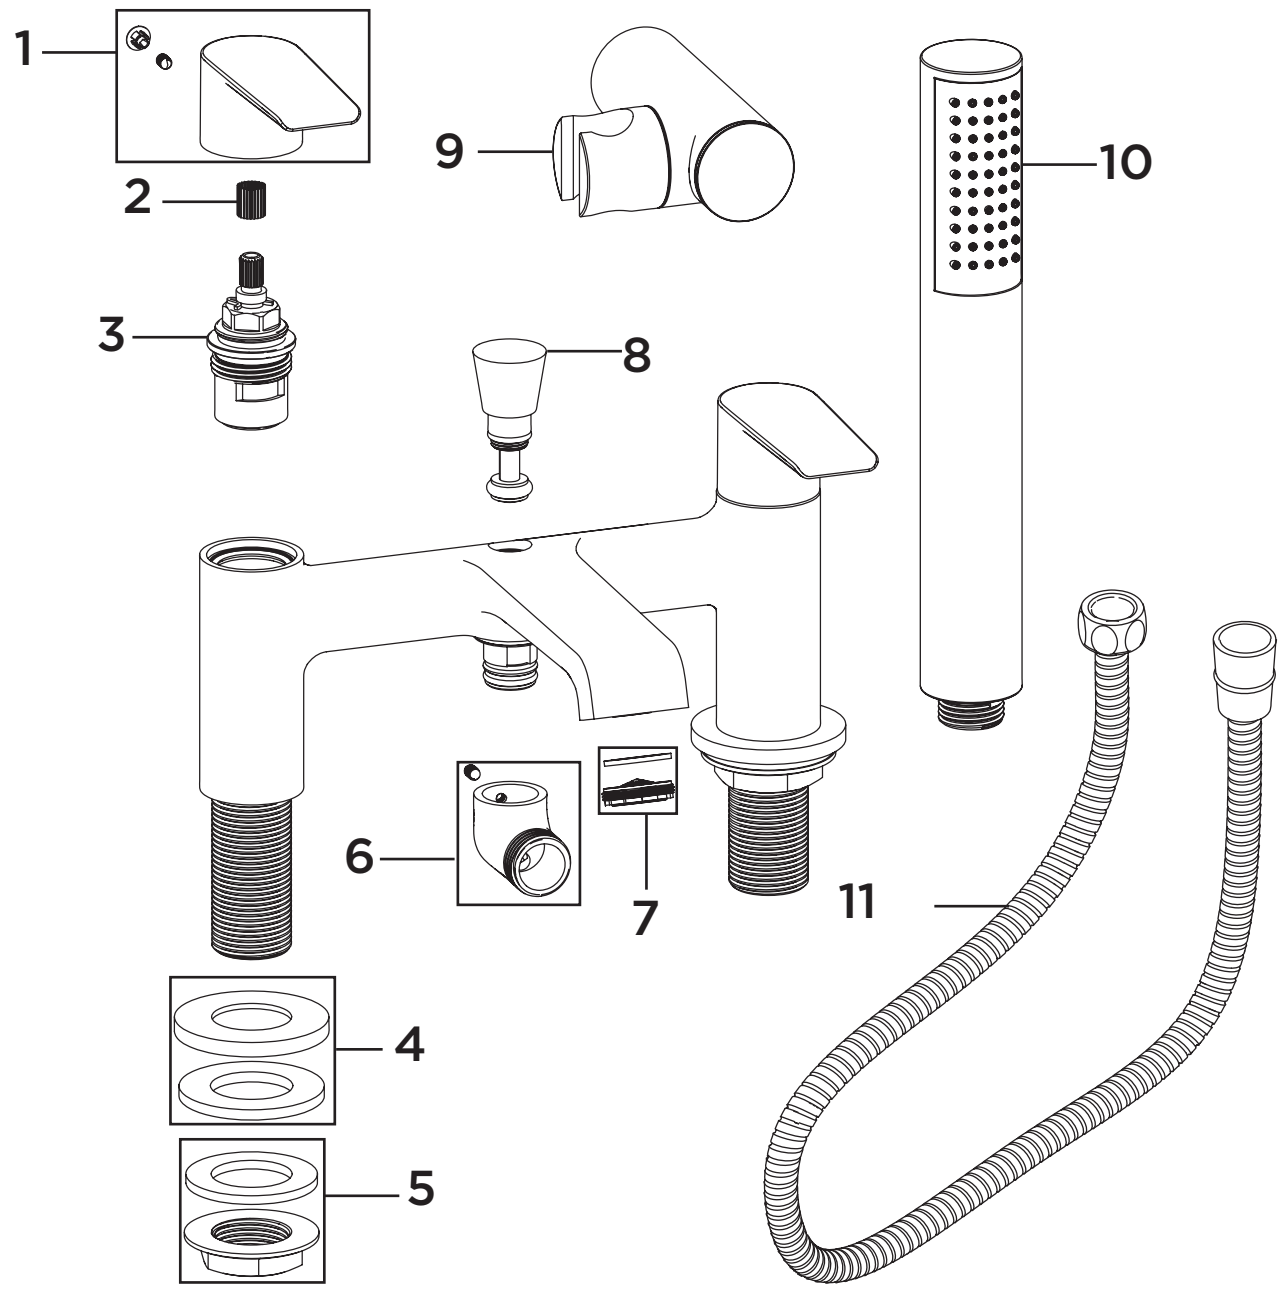

Product Code: PO BSM C
Revision: D1

1	Handle Assembly (Pair)
2	Spline adapter
3H	Valve Hot
3C	Valve Cold
4	Plinth
5	Backnut and Washer (Pair)
6	Elbow Connection
7	M24 Aerator
8	Diverter Mechanism
9	Wall Bracket
10	Handset
11	Hose