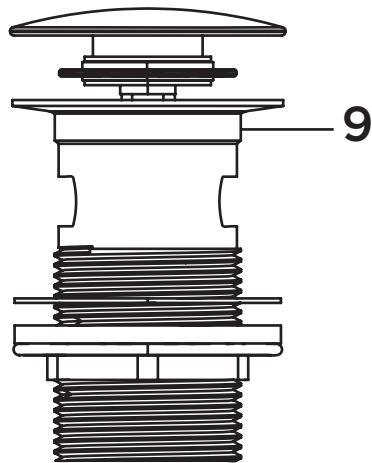

Product Code: APL ES BAS _

Revision: D1

1	Handle Assembly
2	Shroud
3	Cartridge Retaining Nut
4	35mm Cold Start Upper Seal Cartridge
5	Plinth and Rubber Seal
6	Housed M24 5lpm Honeycomb Aerator
7	Fixing Kit
8	Flexible Tails
9	Slotted Clicker Waste (W BASIN04 _)