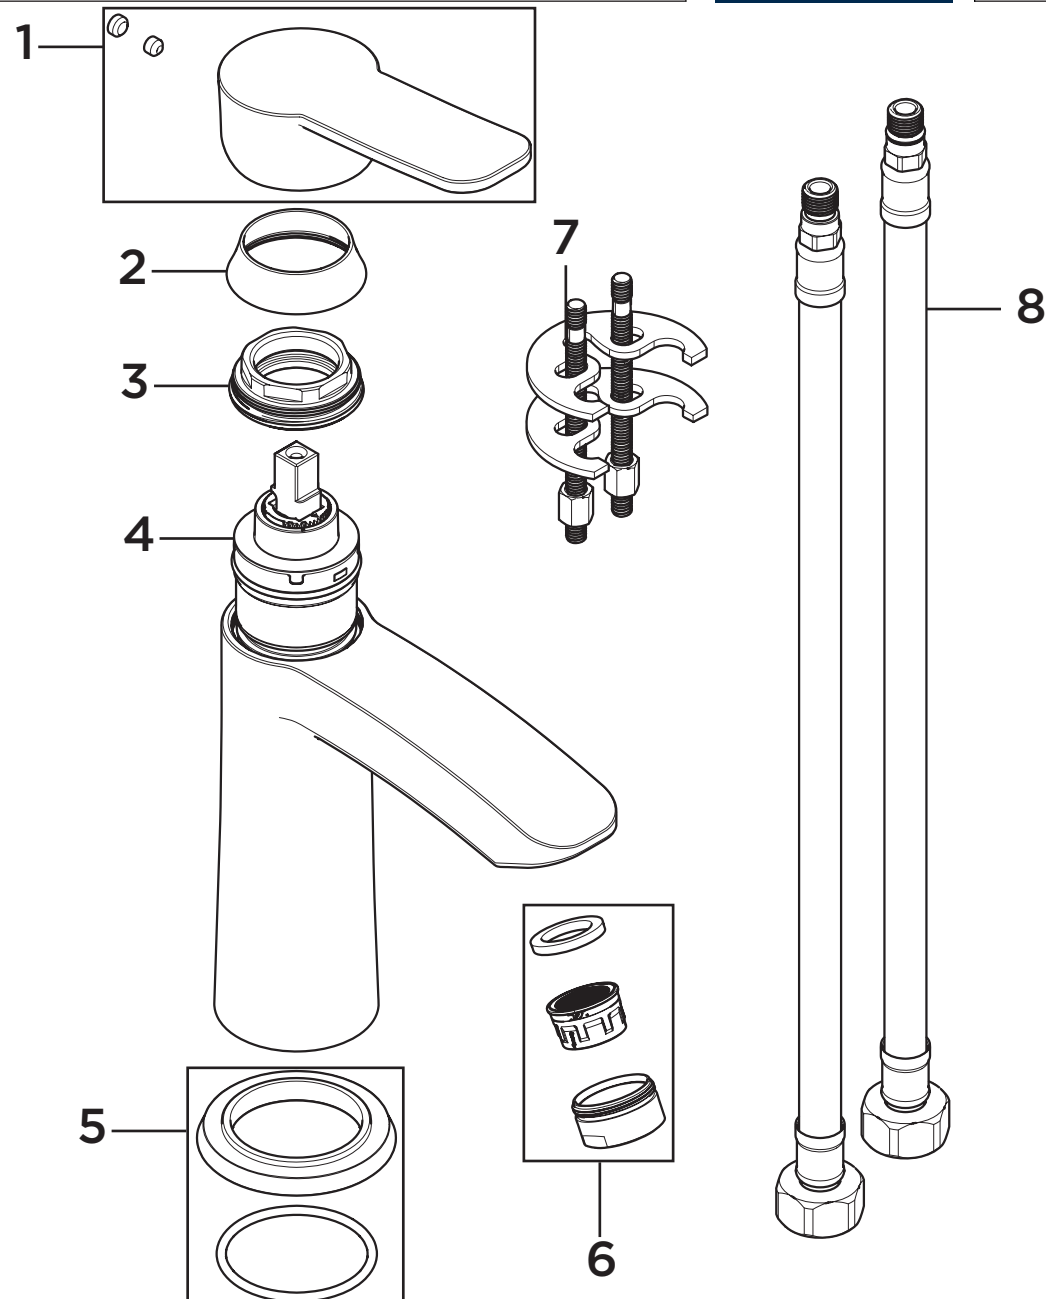

Product Code: APL ES BAS _

Revision: D1

1	Handle Assembly
2	Shroud
3	Cartridge Retaining Nut
4	35mm Cold Start Upper Seal Cartridge
5	Plinth and Rubber Seal
6	Housed M24 5lpm Honeycomb Aerator
7	Fixing Kit
8	Flexible Tails
9	Slotted Clicker Waste (W BASIN04 _)