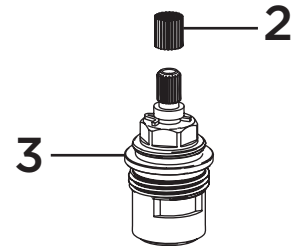

Product Code: NAP BF C**Revision:** D1

1	Handle Assembly (Pair)
2	Spline adapter
3H	Valve Hot
3C	Valve Cold
4	5lpm M24 Aerator
5	Plinth
6	Backnut (Pair)