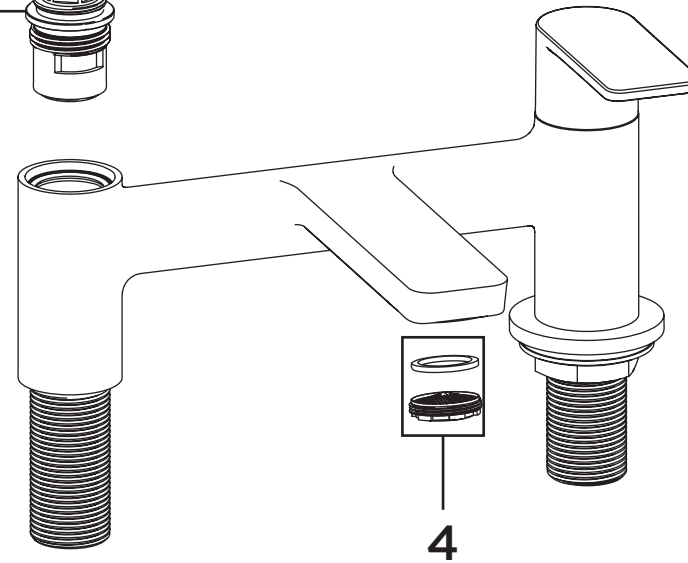

Product Code: NAP BF C**Revision:** D1

1	Handle Assembly (Pair)
2	Spline adapter
3H	Valve Hot
3C	Valve Cold
4	5lpm M24 Aerator
5	Plinth
6	Backnut (Pair)