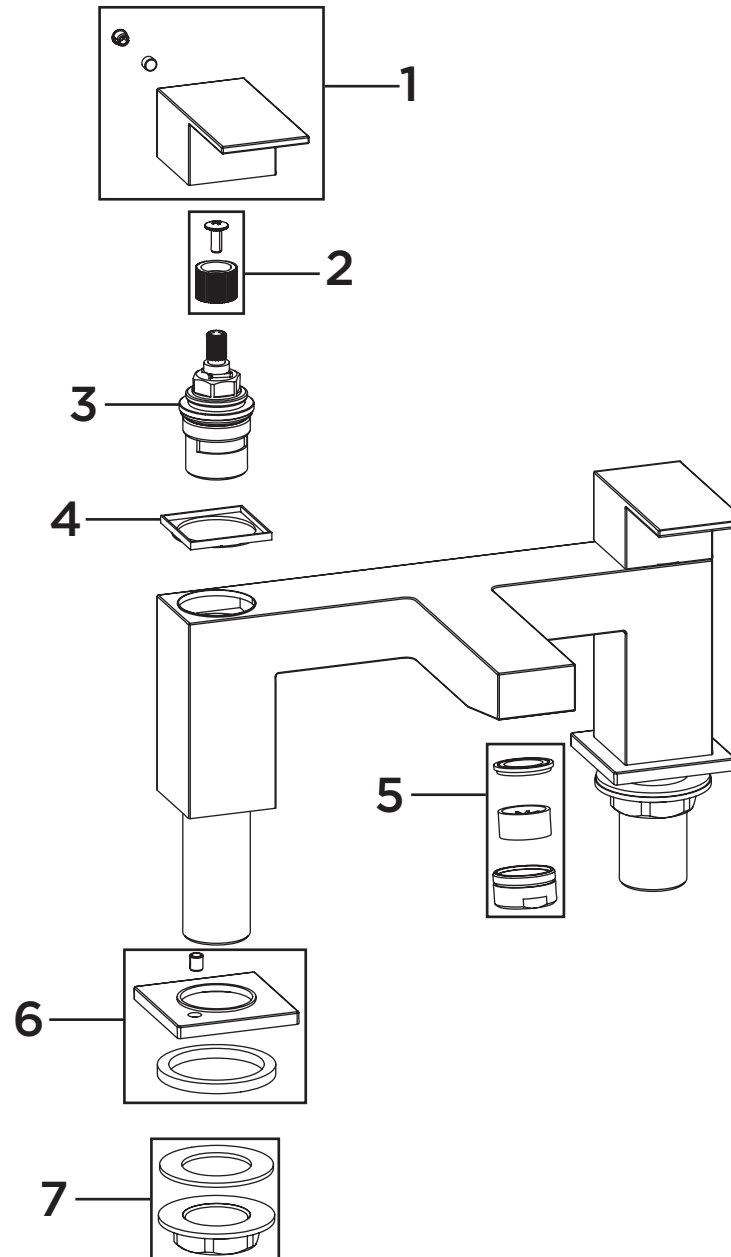

**Product Code:** QB BF C  
**Revision:** D1

1	Handle Assembly (Pair)
2	Spline adapter with Screw
3H	Valve Hot
3C	Valve Cold
4	Shroud
5	Aerator
6	Plinth
7	Backnut (Pair)