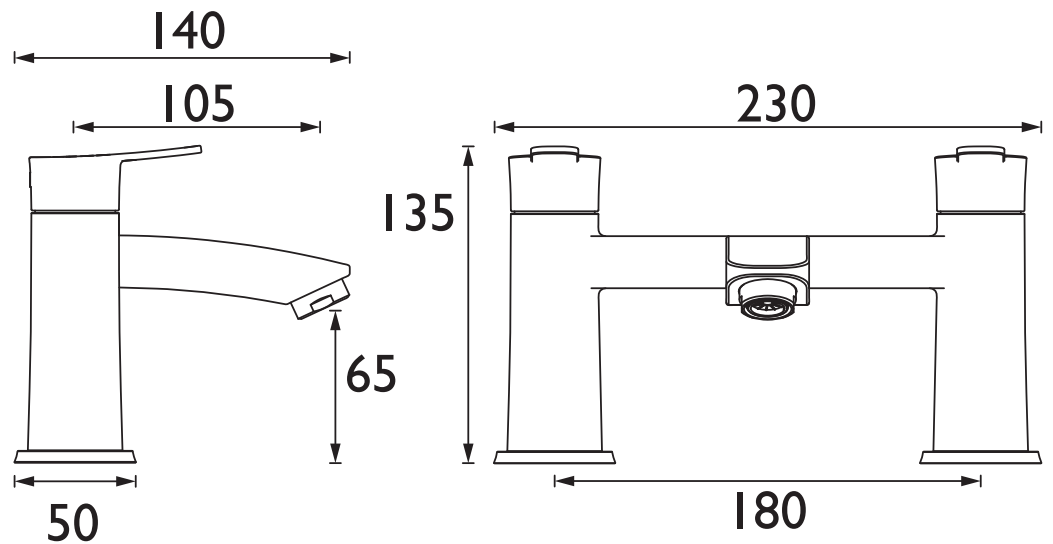

### Specification

<b>Product Type:</b>	Bathroom Taps
<b>Main Construction Material:</b>	Brass
<b>Mount Type:</b>	Deck
<b>Handle Type:</b>	Paddle Lever
<b>Connection Inlet:</b>	3/4" BSP
<b>Connection Outlet:</b>	Housed M24 Aerator
<b>Number of Tap Holes:</b>	2
<b>Valve/Cartridge Type:</b>	3/4" Short Stem Ceramic Disc Valve
<b>Plumbing System Requirements:</b>	Suitable for all plumbing systems
<b>Minimum Dynamic Pressure (bar):</b>	0.2 bar
<b>Maximum Dynamic Pressure (bar):</b>	5 bar
<b>Maximum Hot Water Temperature °C:</b>	60°C
<b>Maximum Static Pressure (bar):</b>	10 bar
<b>Flow Type:</b>	Single
<b>Isolation Included:</b>	No

### Dimensions (measurements in mm)