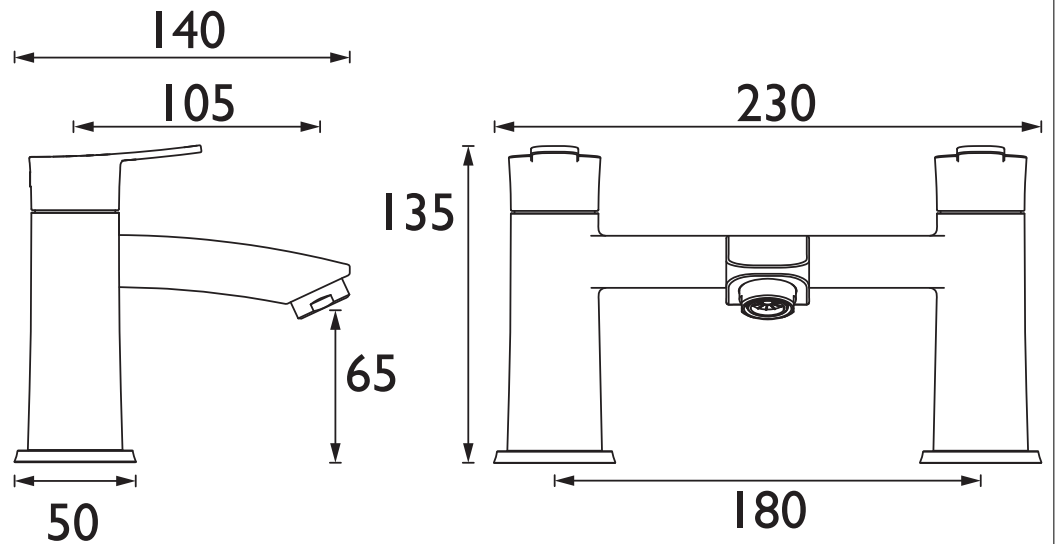

### Specification

Product Type:	Bathroom Taps
Main Construction Material:	Brass
Mount Type:	Deck
Handle Type:	Paddle Lever
Connection Inlet:	3/4" BSP
Connection Outlet:	Housed M24 Aerator
Number of Tap Holes:	2
Valve/Cartridge Type:	3/4" Short Stem Ceramic Disc Valve
Plumbing System Requirements:	Suitable for all plumbing systems
Minimum Dynamic Pressure (bar):	0.2 bar
Maximum Dynamic Pressure (bar):	5 bar
Maximum Hot Water Temperature °C:	60°C
Maximum Static Pressure (bar):	10 bar
Flow Type:	Single
Isolation Included:	No

### Dimensions (measurements in mm)