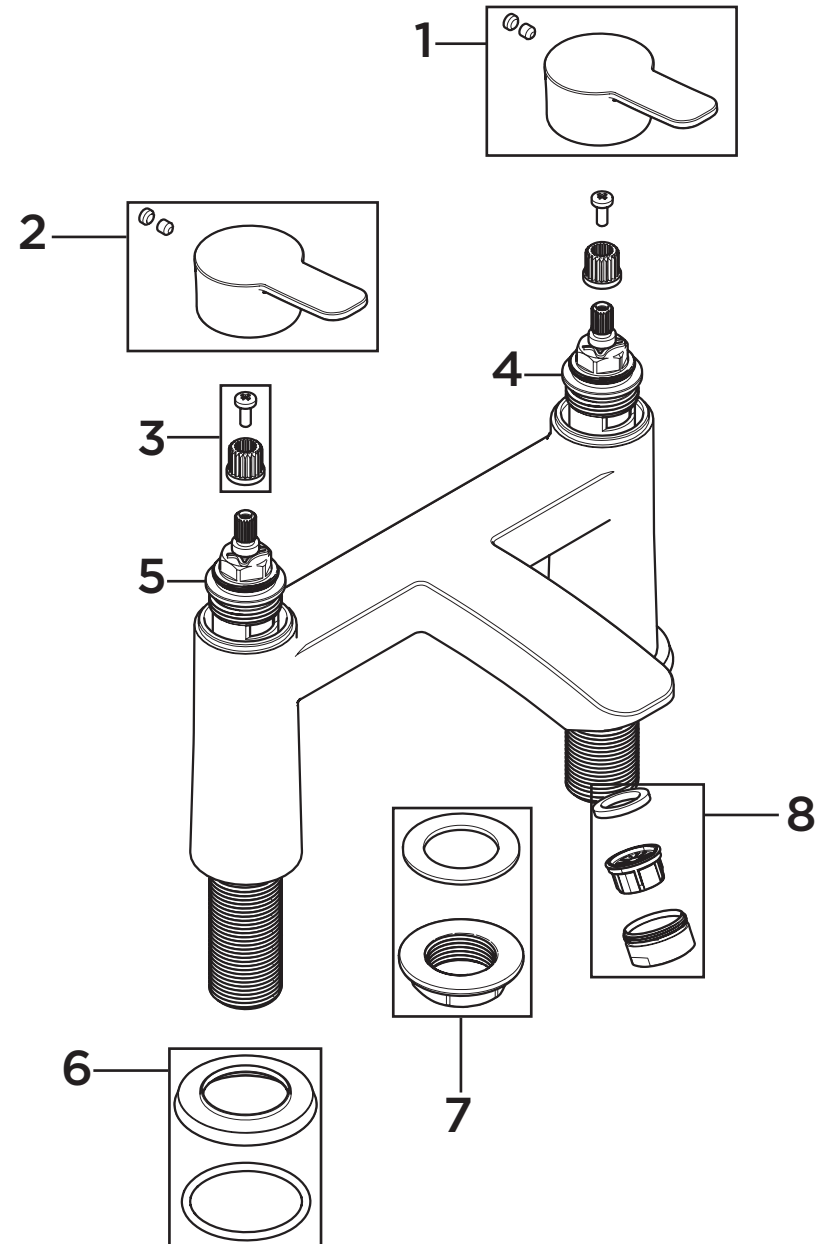

Product Code: APL BF _**Revision:** D1

1	Cold Handle Assembly
2	Hot Handle Assembly
3	Spline Adapter
4	Cold Ceramic Disc Valve
5	Hot Ceramic Disc Valve
6	Plinth and Rubber Seal
7	Backnut and Washer
8	Housed M24 Aerator