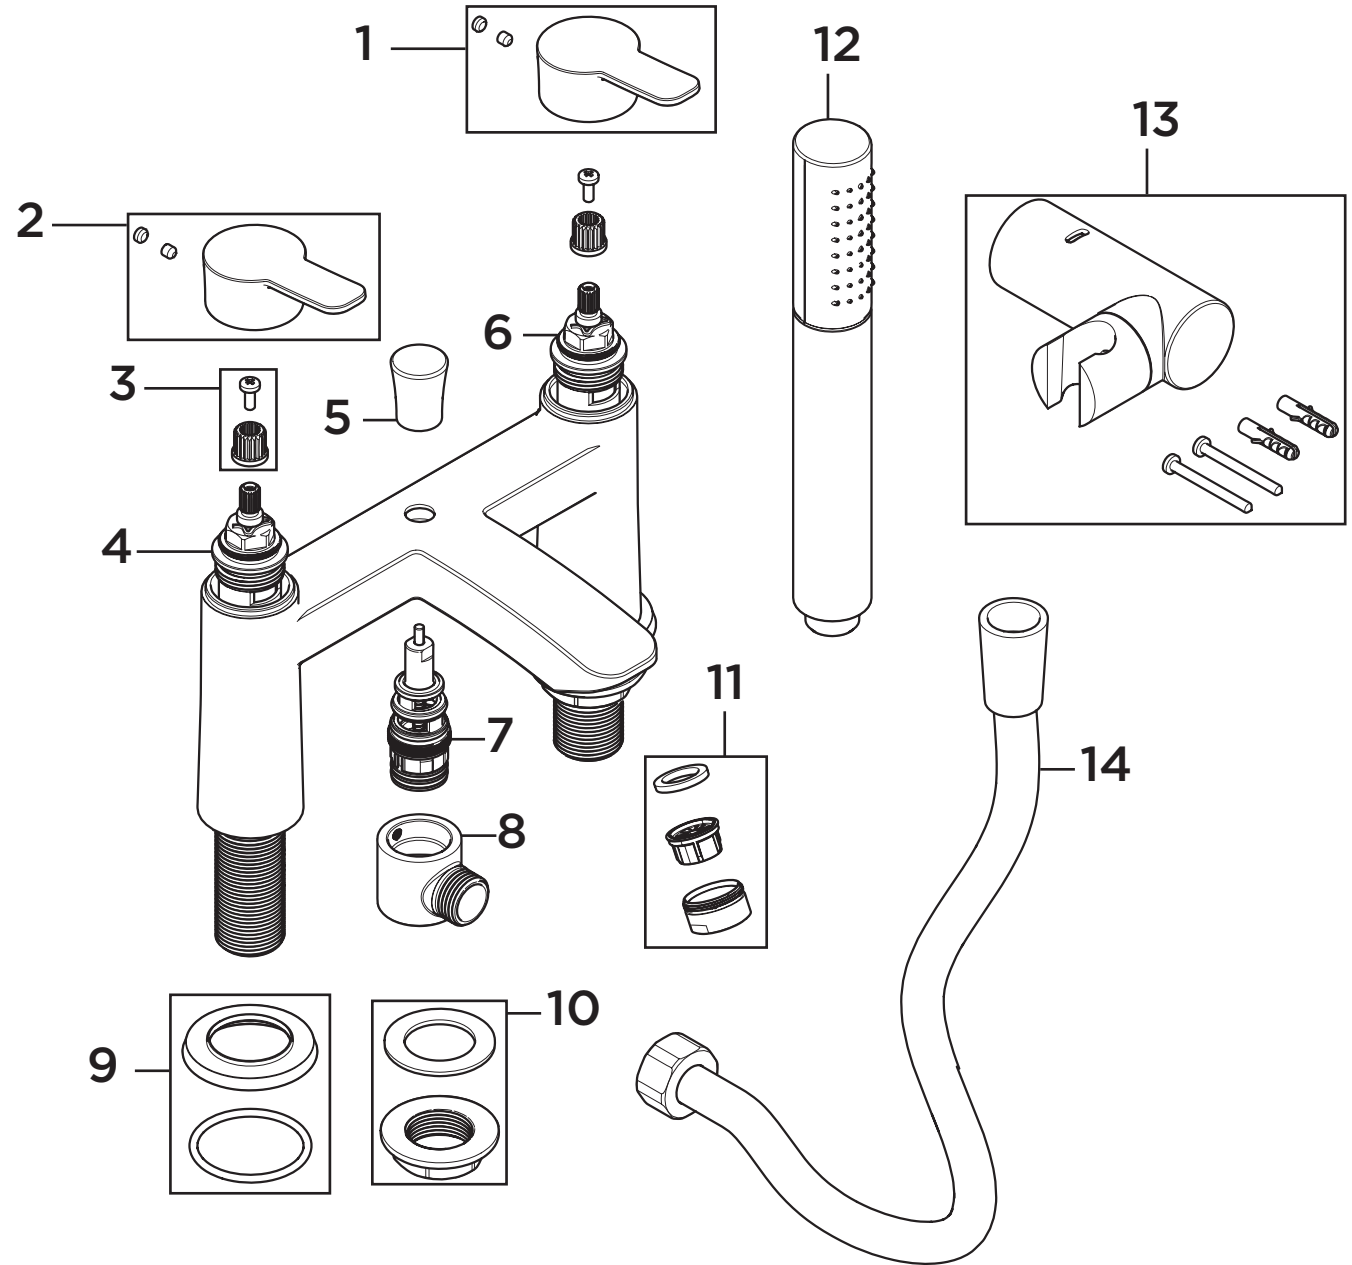

Product Code: APL BSM \_

Revision: D1

1	Cold Handle Assembly
2	Hot Handle Assembly
3	Spline Adapter with Screw
4	Hot Ceramic Disc Valve
5	Diverter Knob
6	Cold Ceramic Disc Valve
7	Diverter Mechanism
8	Elbow Connection
9	Plinth and Rubber Seal
10	Washer and Backnut
11	Housed M24 Aerator
12	Handset
13	Handset Holder with Fixings
14	Hose