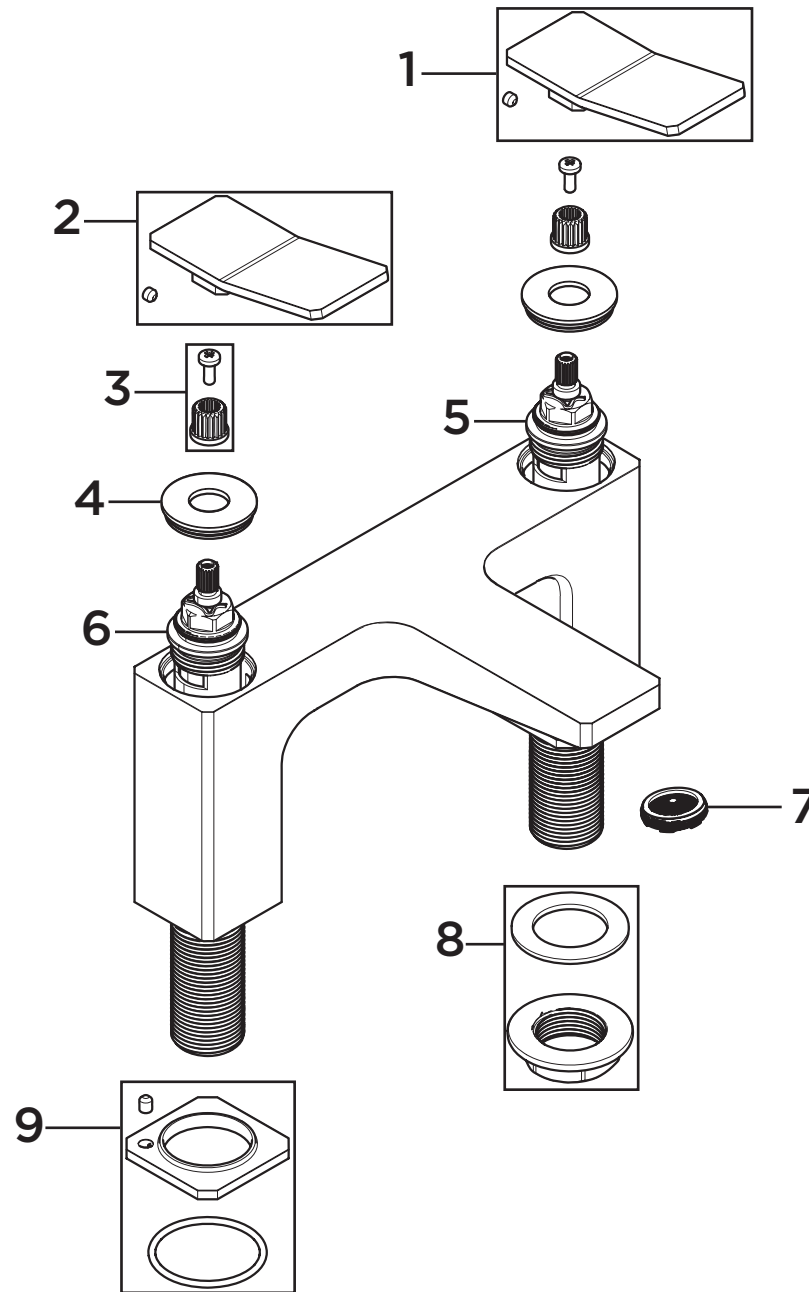

Product Code: TAN BF _
Revision: D1

1	Cold Handle Assembly
2	Hot Handle Assembly
3	Spline Adapter
4	Shroud
5	Cold Ceramic Disc Valve
6	Hot Ceramic Disc Valve
7	Recessed M24 Honeycomb Aerator
8	Backnut and Washer
9	Plinth and Rubber Seal