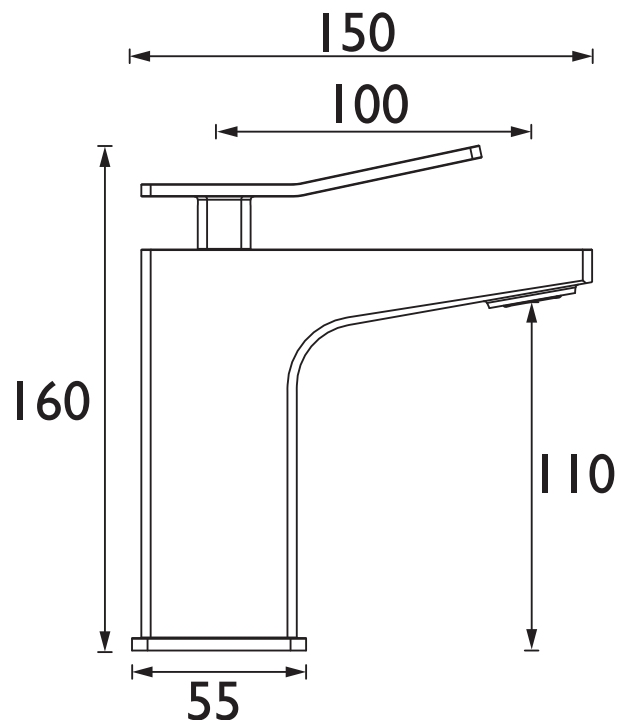

### Specification

Product Type:	Bathroom Taps
Main Construction Material:	Brass
Mount Type:	Deck
Handle Type:	Flick Up
Connection Inlet:	1/2" BSP Flexible Tails
Connection Outlet:	M24 Recessed Honeycomb Aerator
Number of Tap Holes:	1
Valve/Cartridge Type:	40mm Upper Seal Cartridge
Plumbing System Requirements:	Suitable for all plumbing systems
Minimum Dynamic Pressure (bar):	1 bar
Maximum Dynamic Pressure (bar):	5 bar
Maximum Hot Water Temperature °C:	60°C
Maximum Static Pressure (bar):	10 bar
Flow Type:	Single
Isolation Included:	No

### Dimensions (measurements in mm)