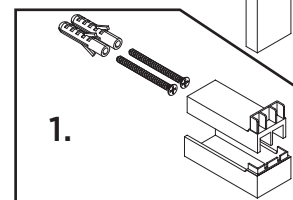

Product Code: 233698

Revision: D2

1	Wall Bracket Assembly (Pair)
2	Single Function Handset
3	668mm Riser Rail
4	Slider
5	1.5m Cone to Nut Hose
6	Sealing Washer
7	Filter Washer
8	Wall Outlet