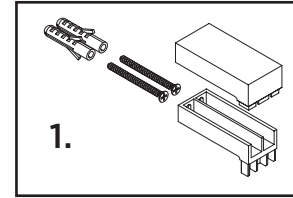

Product Code: 233698

Revision: D2

1	Wall Bracket Assembly (Pair)
2	Single Function Handset
3	668mm Riser Rail
4	Slider
5	1.5m Cone to Nut Hose
6	Sealing Washer
7	Filter Washer
8	Wall Outlet