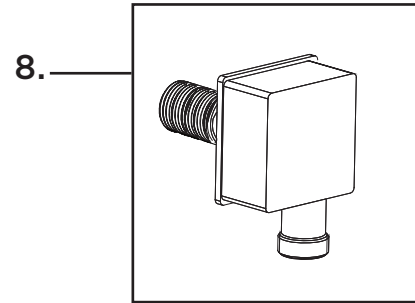

Product Code: 233698

Revision: D2

1	Wall Bracket Assembly (Pair)
2	Single Function Handset
3	668mm Riser Rail
4	Slider
5	1.5m Cone to Nut Hose
6	Sealing Washer
7	Filter Washer
8	Wall Outlet