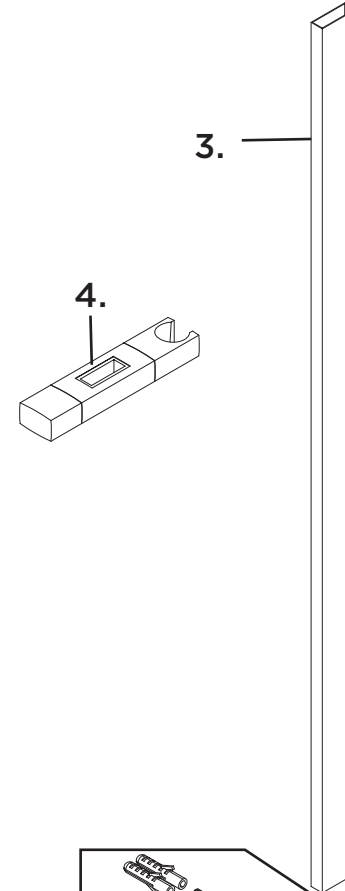

Product Code: 233698

Revision: D2

1	Wall Bracket Assembly (Pair)
2	Single Function Handset
3	668mm Riser Rail
4	Slider
5	1.5m Cone to Nut Hose
6	Sealing Washer
7	Filter Washer
8	Wall Outlet