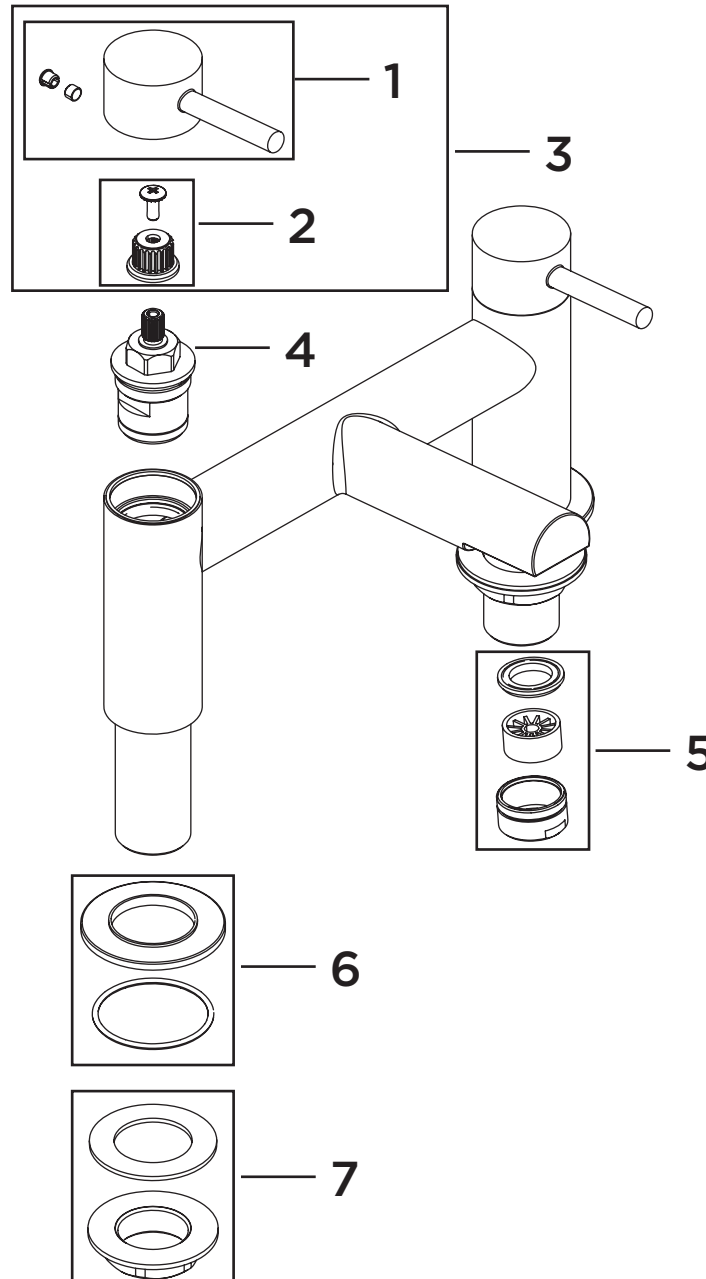

Product Code: MIO BF C**Revision:** D1

1	Handle
2	Spline Adaptor
3	Handle Assembly
4	Valve
5	Anti-Splash
6	Plinth & Washer
7	Backnut & Washer