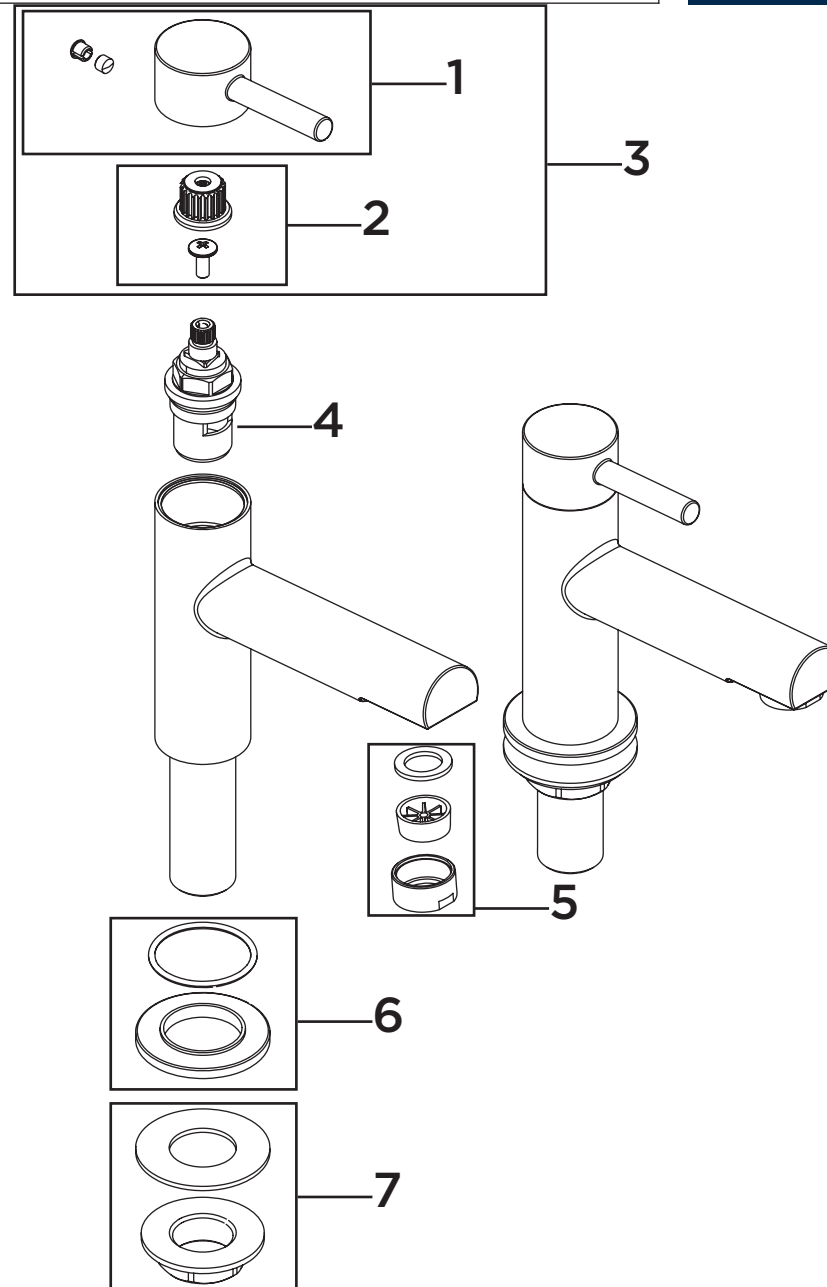

Product Code: MIO 3/4 C**Revision:** D1

1	Handle
2	Spline Adaptor
3	Handle Assembly
4	Valve
5	Anti-Splash
6	Plinth
7	Backnut & Washer