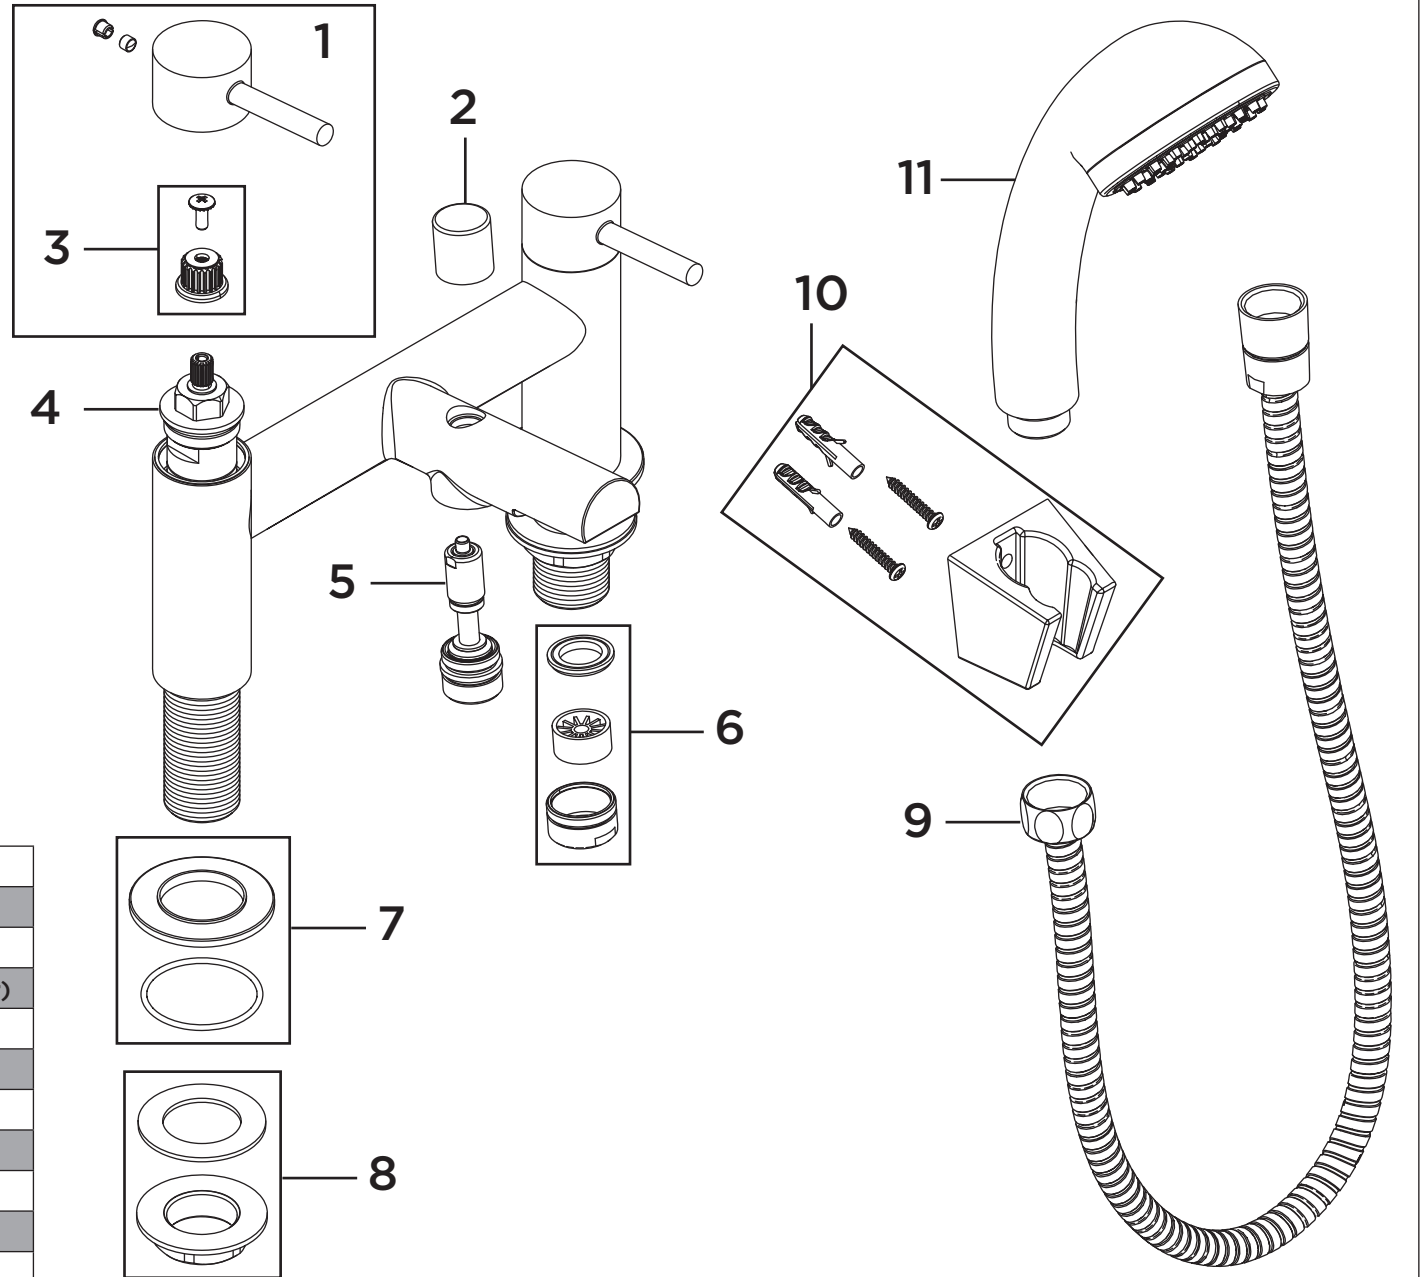

Product Code: MIO BSM C

Revision: D2

| | |
|----|---------------------------------|
| 1 | Handle Assembly (Pair) |
| 2 | Diverter Knob |
| 3 | Spline Adaptor |
| 4 | 3/4" Ceramic Disc Valves (Pair) |
| 5 | Diverter Assembly |
| 6 | M24 Flow Striaghtener |
| 7 | Plinth & Washer |
| 8 | 3/4" Backnut & Washer (Pair) |
| 9 | 1.5m Cone to Nut Hose |
| 10 | Wall Bracket Assembly |
| 11 | Single Function Handset |