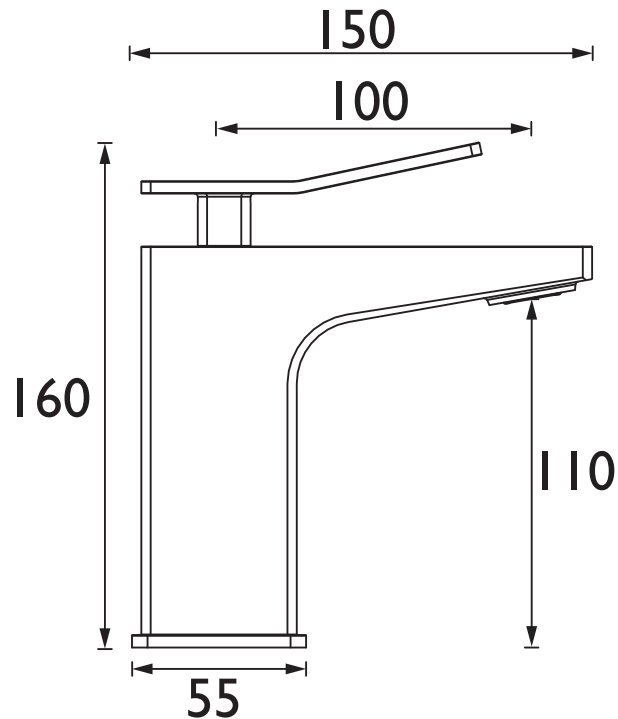

Dimensions (measurements in mm)

Flow Rates (l/min)

System Pressure (bar)	1	2	3	5
TAN 1HBF BLK (mixed)	15	21.1	25.2	34.2

TECHNICAL DATA SHEET

BRISTAN

D2