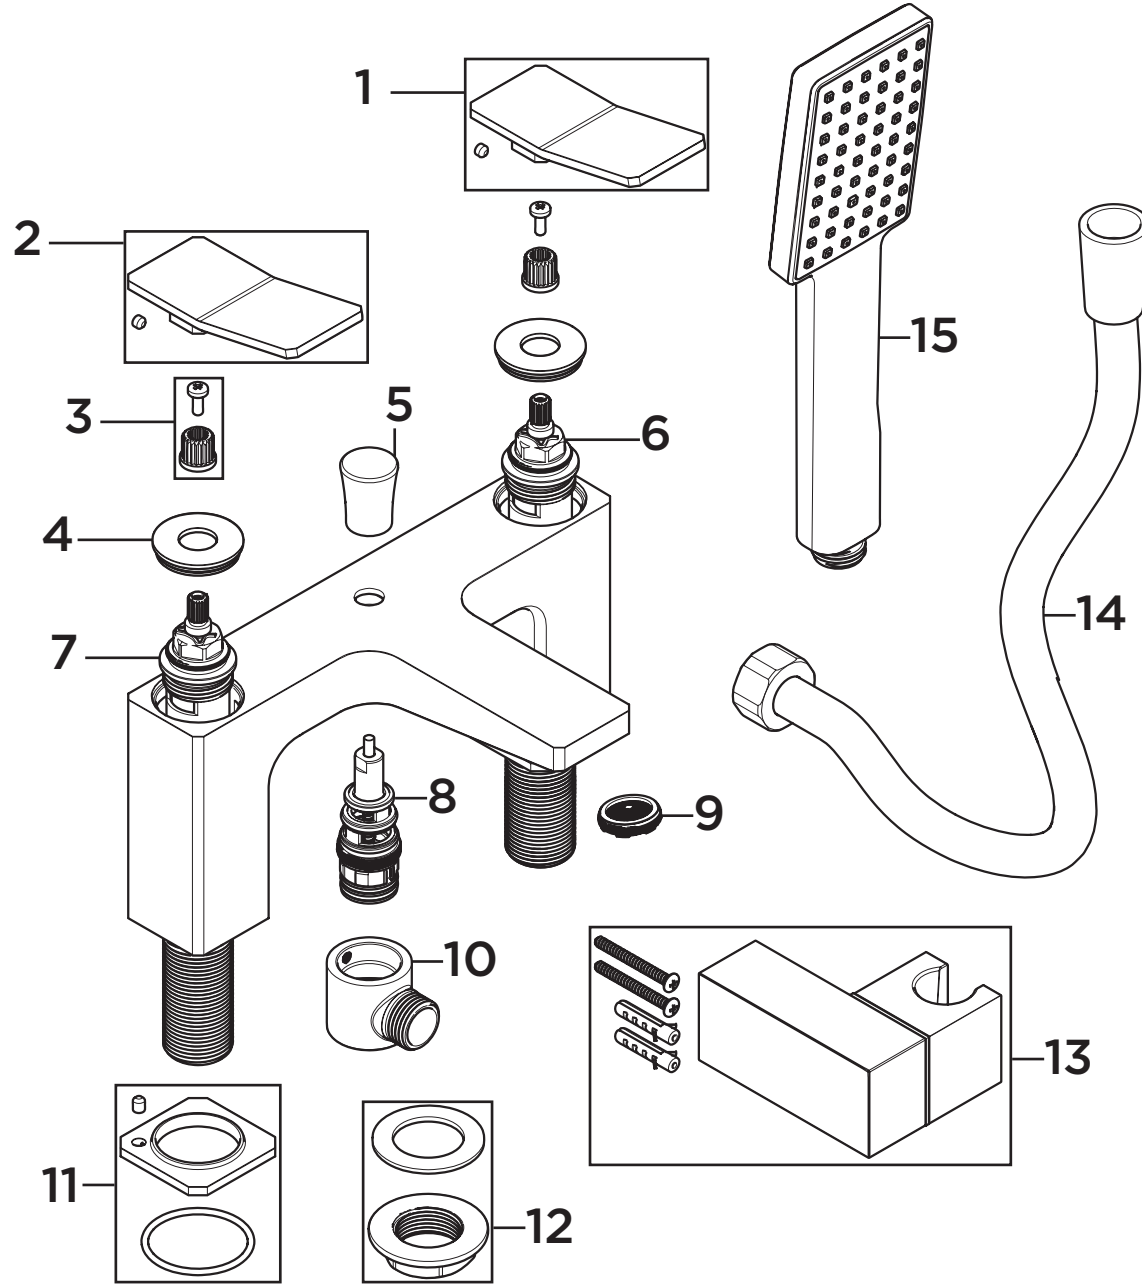

Product Code: TAN BSM _

Revision: D1

1	Cold Handle Assembly
2	Hot Handle Assembly
3	Spline Adapter with Screw
4	Shroud
5	Diverter Knob
6	Cold Ceramic Disc Valve
7	Hot Ceramic Disc Valve
8	Diverter Mechanism
9	Recessed M24 Honeycomb Aerator
10	Elbow Connection
11	Plinth and Rubber Seal
12	Backnut and Washer
13	Handset Holder with Fixings
14	Hose
15	Handset