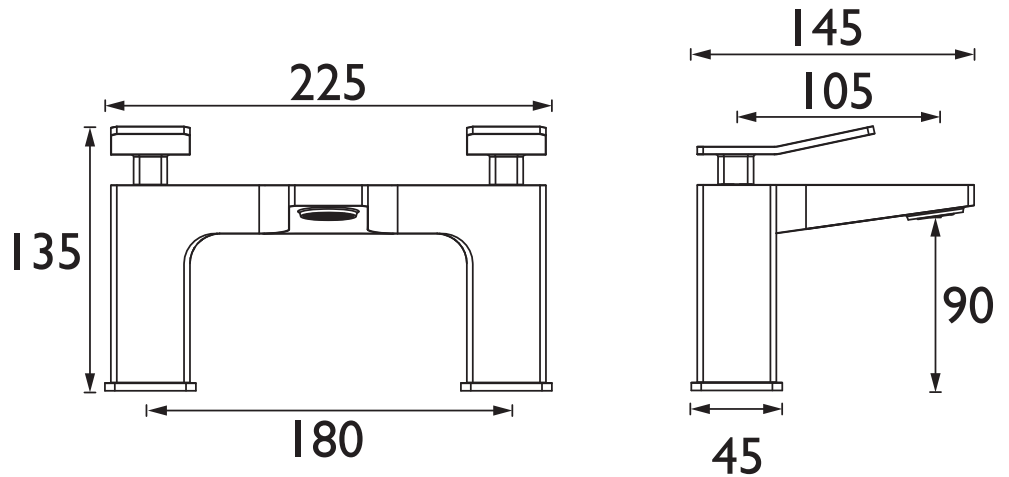

Product Certifications:

WRAS Certificate No: 2309906
WRAS Expiry Date: 30/09/2028

For more products, visit our website:
<http://www.bristan.com>

Dimensions (measurements in mm)

Flow Rates (l/min)

System Pressure (bar)	0.2	0.5	1	2	3	5
TAN BF BLK (mixed)	17.9	30.2	43.7	63	77.2	99.7