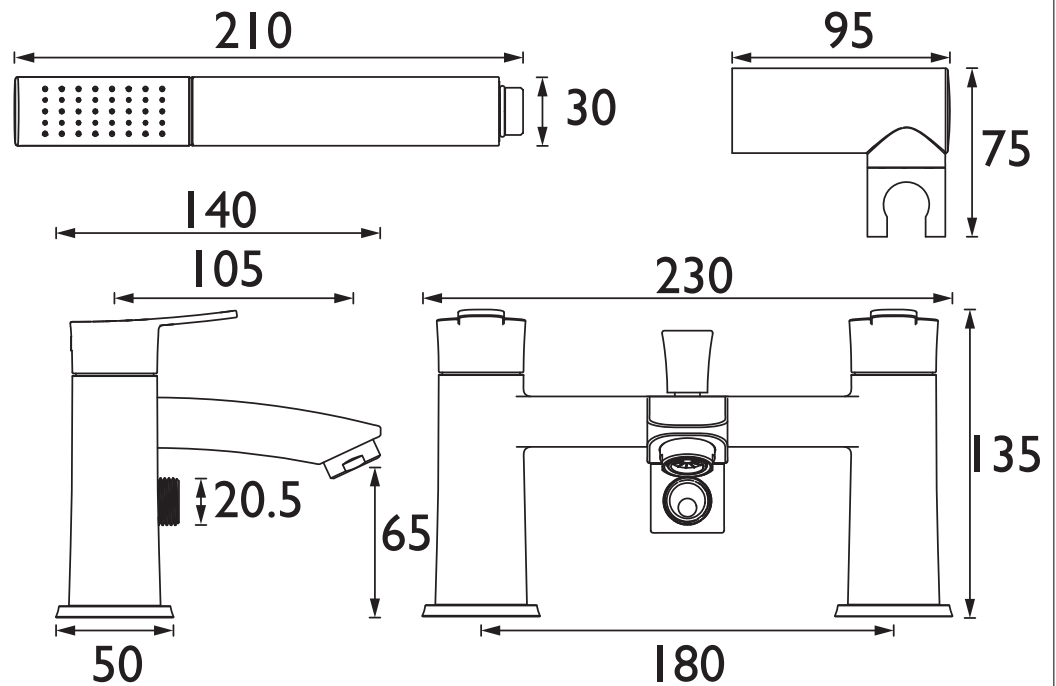

APL BSM BB

APPEAL Tap Range Appeal Bath Shower Mixer Brushed Brass

Features:

- Long life 1/4 turn ceramic disc valves for added durability and smooth control.
- Robust metal fixing nut to secure the tap in place reducing the risk of loosening over time.
- On-trend brushed brass finish to make a statement in your bathroom.
- Rub clean handset - limescale and debris build-up is quickly and easily removed by rubbing a finger or a cloth over the nozzles.
- 10-year parts and 1 year labour guarantee for peace of mind.
- Also available in chrome and black.
- Co-ordinating Bathroom taps available.

Product Certifications:

Kiwa Certification No: 2312719
Kiwa Expiry Date: 11/12/2028

WRAS Certification No: 2312357
WRAS Expiry Date: 31/12/2028

Specification

Product Type:	Bathroom Taps
Main Construction Material:	Brass
Mount Type:	Deck
Handle Type:	Paddle Lever
Connection Inlet:	3/4" BSP
Connection Outlet:	Housed M24 Aerator
Number of Tap Holes:	2
Valve/Cartridge Type:	3/4" Short Stem Ceramic Disc Valve
Plumbing System Requirements:	Suitable for all plumbing systems
Minimum Dynamic Pressure (bar):	0.3 bar
Maximum Dynamic Pressure (bar):	5 bar
Maximum Hot Water Temperature °C:	60°C
Maximum Static Pressure (bar):	10 bar
Flow Type:	Single
Isolation Included:	No

Dimensions (measurements in mm)

Flow Rates (l/min)

System Pressure (bar)	0.3	0.5	1	2	3	5
Through Bath Filler (mixed)	13.7	18.8	27	38	46.5	60
Through Handset (mixed)	4	5.3	7.7	11.2	13.8	17.3

TECHNICAL DATA SHEET