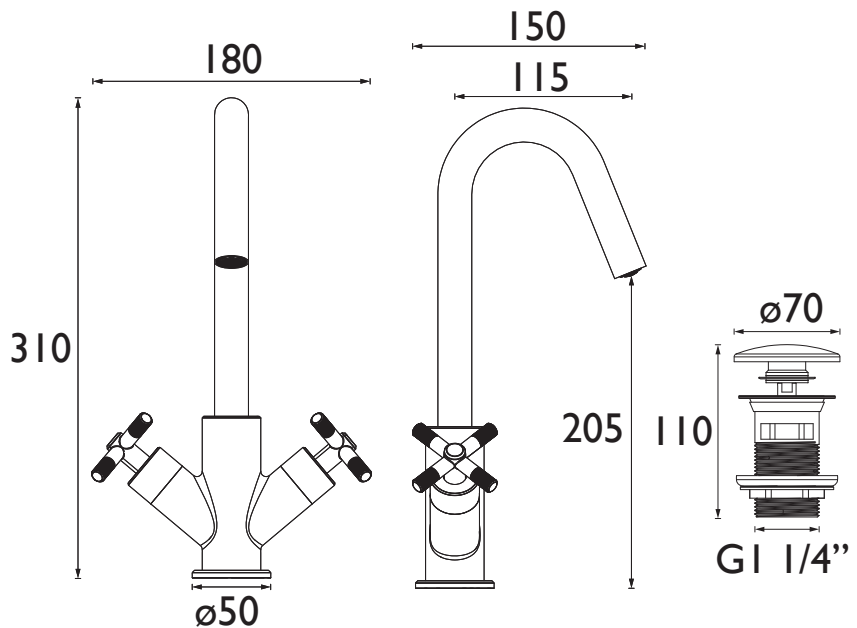

CRU BAS BLK

CRUZAR Tap Range Cruzar Basin Mixer Black

Features:

- This tap has a flow regulator, which limits the flow of water to 5 litres per minute, reducing the amount of water you use.
- Everything you need in the box including flexible tails and clicker waste so nothing to buy separately.
- Long life 1/4 turn ceramic disc valves for added durability and smooth control.
- On-trend matt black finish to make a statement in your bathroom.
- 10 year parts and 1 year labour guarantee for peace of mind.

Product Certifications:

WRAS Certificate No: 2301913
WRAS Expiry Date: 31/01/2028

For more products, visit our website:
<http://www.bristan.com>

Specification

Product Type:	Bathroom Taps
Main Construction Material:	Brass
Mount Type:	Deck
Handle Type:	Crosshead Handles
Connection Inlet:	1/2" BSP Flexible Tails
Connection Outlet:	M24 5lpm Flow Limited Aerator
Number of Tap Holes:	1
Valve/Cartridge Type:	1/2" Ceramic Disc Valve - 1/4 turn
Plumbing System Requirements:	Suitable for all plumbing systems
Minimum Dynamic Pressure (bar):	0.5 bar
Maximum Dynamic Pressure (bar):	5 bar
Maximum Hot Water Temperature °C:	60°C
Maximum Static Pressure (bar):	10 bar
Flow Type:	Single
Isolation Included:	No

Dimensions (measurements in mm)

Flow Rates (l/min)

System Pressure (bar)	0.5	1	2	3	5
CRU BAS BLK (mixed)	5	5	5	5	5

TECHNICAL
DATA
SHEET

BRISTAN

D2