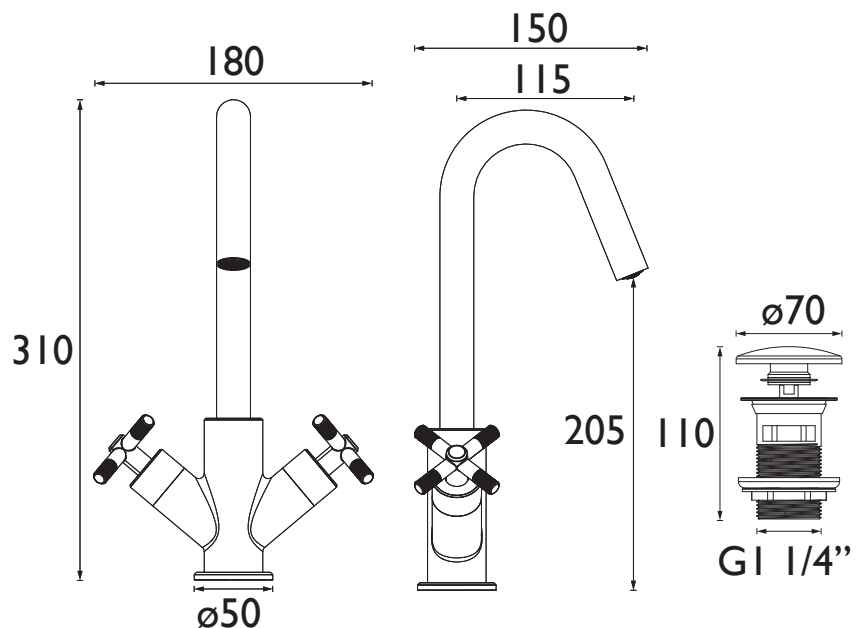

CRU BAS C

CRUZAR Tap Range Cruzar Basin Mixer Chrome

Features:

- This tap has a flow regulator, which limits the flow of water to 5 litres per minute, reducing the amount of water you use.
- Everything you need in the box including flexible tails and clicker waste so nothing to buy separately.
- Long life 1/4 turn ceramic disc valves for added durability and smooth control.
- A hard-wearing, flawless, scratch resistant chrome finish that lasts for years. Salt spray tested to ensure added durability.
- 10 year parts and 1 year labour guarantee for peace of mind.

Product Certifications:

WRAS Certificate No: 2301913
WRAS Expiry Date: 31/01/2028

For more products, visit our website:
<http://www.bristan.com>

Specification

Product Type:	Bathroom Taps
Main Construction Material:	Brass
Mount Type:	Deck
Handle Type:	Crosshead Handles
Connection Inlet:	1/2" BSP Flexible Tails
Connection Outlet:	M24 5lpm Flow Limited Aerator
Number of Tap Holes:	1
Valve/Cartridge Type:	1/2" Ceramic Disc Valve - 1/4 turn
Plumbing System Requirements:	Suitable for all plumbing systems
Minimum Dynamic Pressure (bar):	0.5 bar
Maximum Dynamic Pressure (bar):	5 bar
Maximum Hot Water Temperature °C:	60°C
Maximum Static Pressure (bar):	10 bar
Flow Type:	Single
Isolation Included:	No

Dimensions (measurements in mm)

Flow Rates (l/min)

System Pressure (bar)	0.5	1	2	3	5
CRU BAS C (mixed)	5	5	5	5	5

TECHNICAL DATA SHEET

BRISTAN

D2