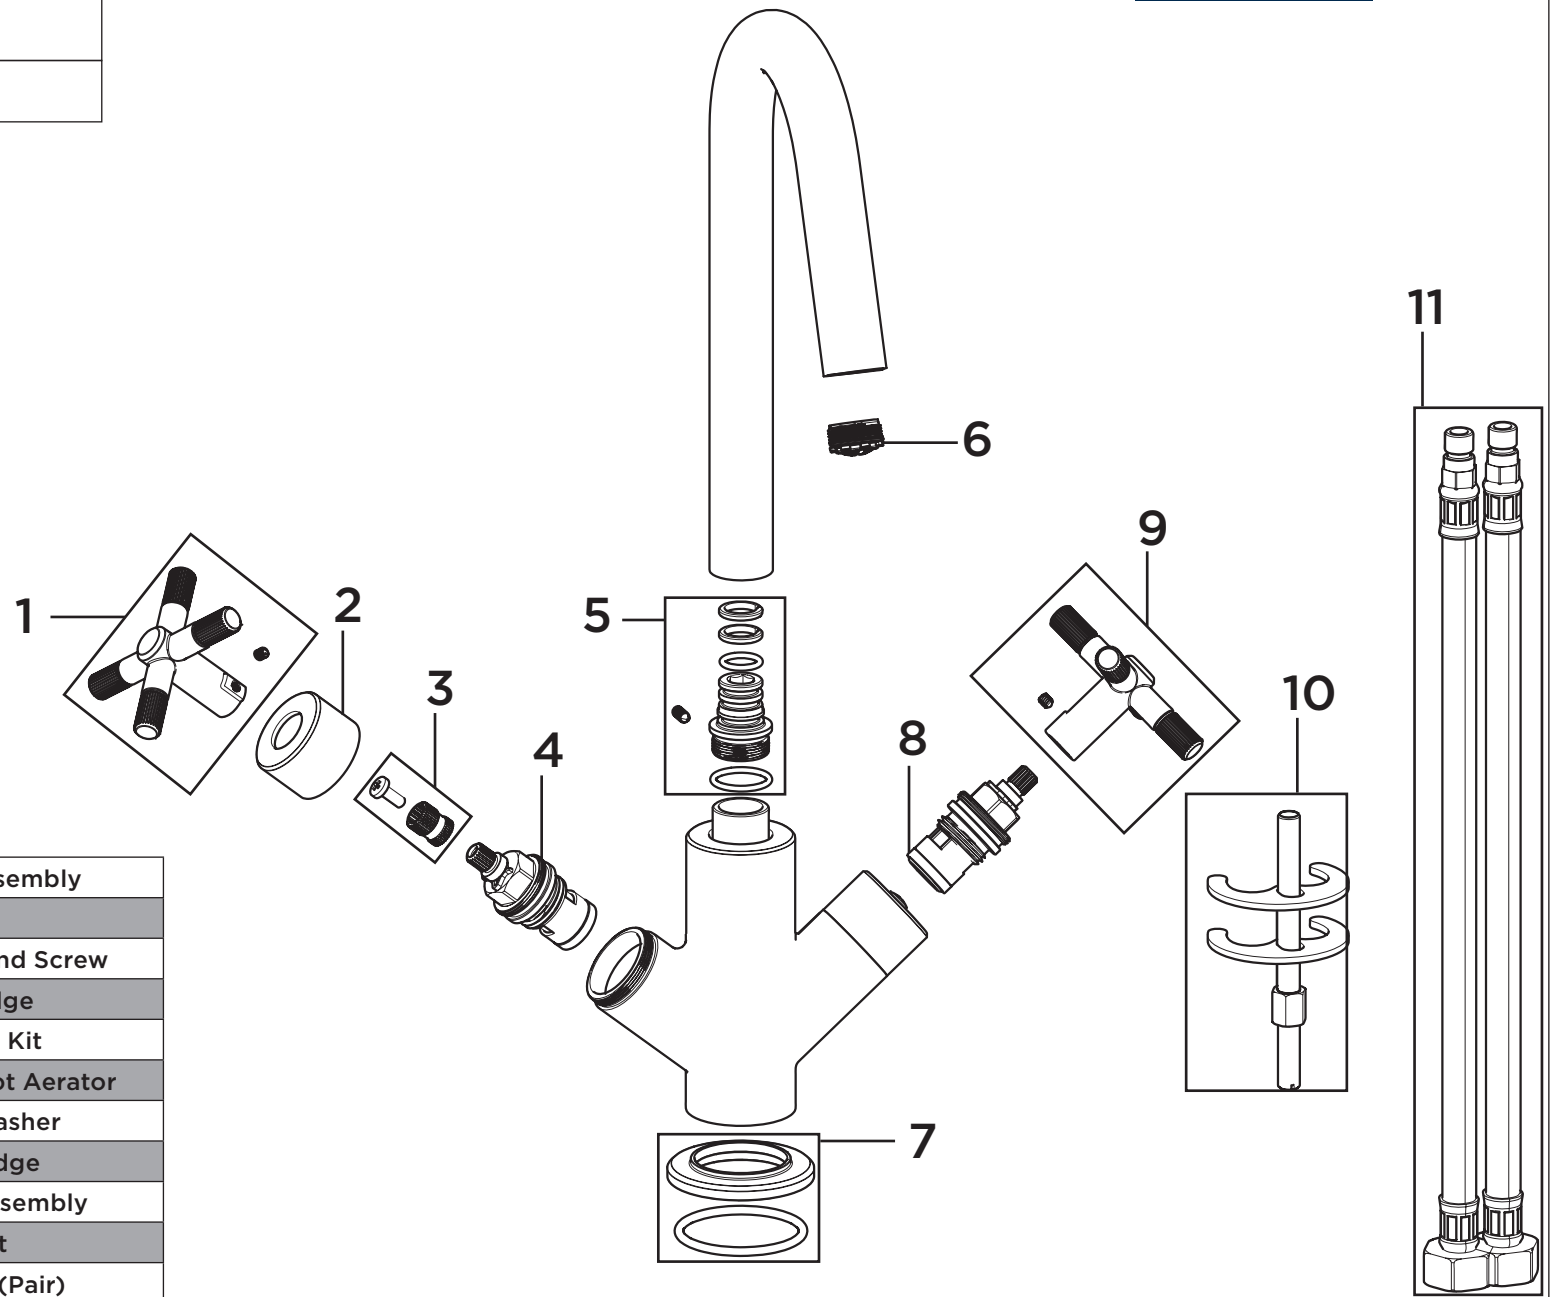

**Product Code:** CRU BAS \_  
**Revision:** D1

1	Hot Handle Assembly
2	Shroud
3	Spline Adapter and Screw
4	Hot Cartridge
5	Spout Seals Kit
6	M18 5lpm Coin Slot Aerator
7	Plinth and Washer
8	Cold Cartridge
9	Cold Handle Assembly
10	Fixing Kit
11	Flexible Tails (Pair)