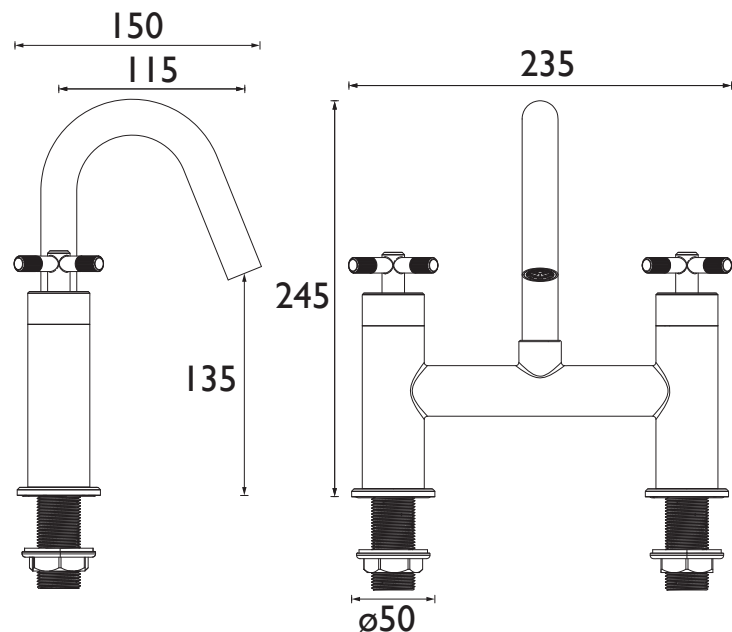

CRU BF BB

CRUZAR Tap Range Cruzar Bath Filler Brushed Brass

Features:

- Long life 1/4 turn ceramic disc valves for added durability and smooth control.
- Robust metal fixing nut to secure the tap in place reducing the risk of loosening over time.
- On-trend brushed brass finish to make a statement in your bathroom.
- 10 year parts and 1 year labour guarantee for peace of mind.
- Also available in other finishes.

Product Certifications:

WRAS Certificate No: 2305921
WRAS Expiry Date: 31/05/2028

For more products, visit our website:
<http://www.bristan.com>

Specification

Product Type:	Bathroom Taps
Main Construction Material:	Brass
Mount Type:	Deck
Handle Type:	Crosshead
Connection Inlet:	3/4" BSP
Connection Outlet:	M16 Flow Straightener
Number of Tap Holes:	2
Valve/Cartridge Type:	3/4" Ceramic Disc Valve - 1/4 turn
Plumbing System Requirements:	Suitable for all plumbing systems
Minimum Dynamic Pressure (bar):	0.2 bar
Maximum Dynamic Pressure (bar):	5 bar
Maximum Hot Water Temperature °C:	65°C
Maximum Static Pressure (bar):	10 bar
Flow Type:	Single
Isolation Included:	No

Dimensions (measurements in mm)

Flow Rates (l/min)

System Pressure (bar)	0.2	0.5	1	2	3
CRU BF BB (mixed)	14.2	23.9	34.6	49.2	62.2

TECHNICAL DATA SHEET

BRISTAN

D3