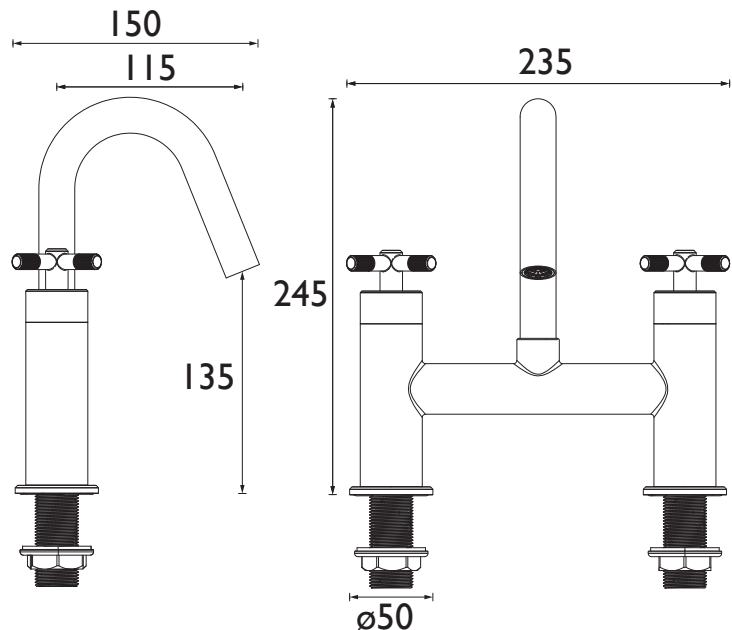

CRU BF BLK

CRUZAR Tap Range Cruzar Bath Filler Black

Features:

- Long life 1/4 turn ceramic disc valves for added durability and smooth control.
- Robust metal fixing nut to secure the tap in place reducing the risk of loosening over time.
- On-trend matt black finish to make a statement in your bathroom.
- 10 year parts and 1 year labour guarantee for peace of mind.
- Also available in other finishes.

Product Certifications:

WRAS Certificate No: 2305921
WRAS Expiry Date: 31/05/2028

For more products, visit our website:
<http://www.bristan.com>

Specification

Product Type:	Bathroom Taps
Main Construction Material:	Brass
Mount Type:	Deck
Handle Type:	Crosshead Handles
Connection Inlet:	3/4" BSP
Connection Outlet:	M16 Flow Straightener
Number of Tap Holes:	2
Valve/Cartridge Type:	3/4" Ceramic Disc Valve - 1/4 turn
Plumbing System Requirements:	Suitable for all plumbing systems
Minimum Dynamic Pressure (bar):	0.2 bar
Maximum Dynamic Pressure (bar):	5 bar
Maximum Hot Water Temperature °C:	60°C
Maximum Static Pressure (bar):	10 bar
Flow Type:	Single
Isolation Included:	No

Dimensions (measurements in mm)

Flow Rates (l/min)

System Pressure (bar)	0.2	0.5	1	2	3	5
CRU BF BLK (mixed)	14.2	23.9	34.6	49.2	62.2	80.3

TECHNICAL
DATA
SHEET

BRISTAN

D2