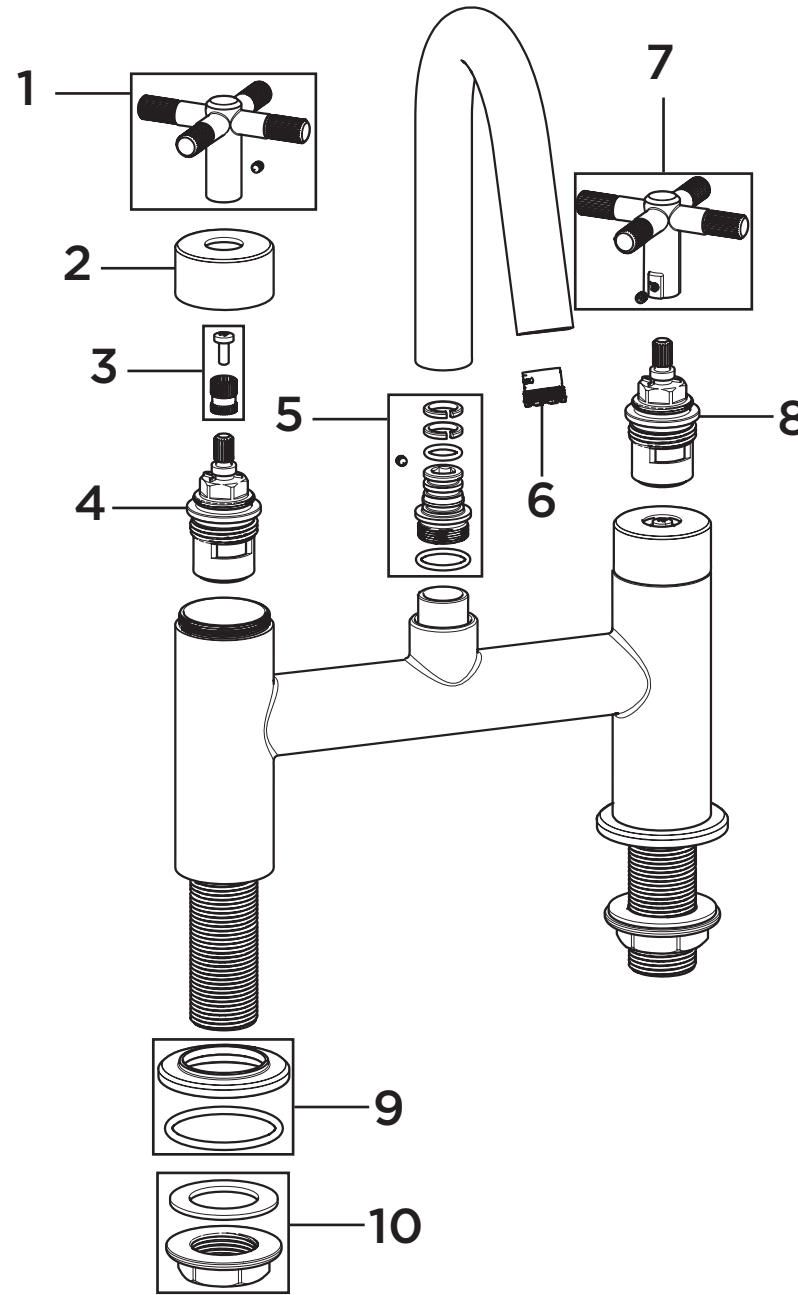

Product Code: CRU BF _

Revision: D1

1	Hot Handle Assembly
2	Shroud
3	Spline adapter and Screw
4	Hot Cartridge
5	Spout Seals Kit
6	Recessed Flow Straightener
7	Cold Handle Assembly
8	Cold Cartridge
9	Plinth and Washer
10	Backnut and Washer