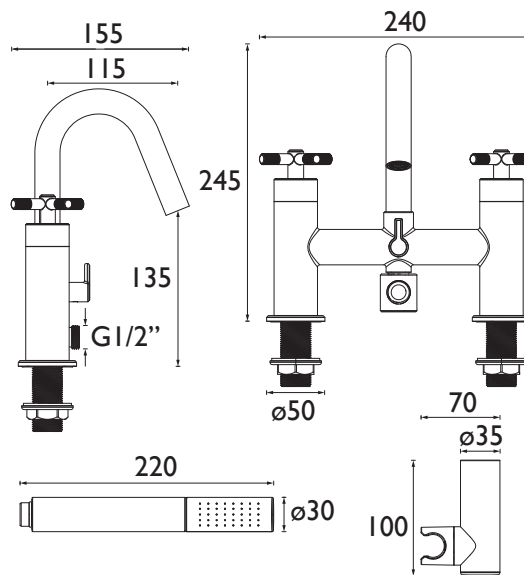

CRU BSM BB

CRUZAR Tap Range Cruzar Bath Shower Mixer Brushed Brass

Features:

- Multi function rub clean handset - limescale and debris build-up is quickly and easily removed by rubbing a finger or a cloth over the nozzles.
- Long life 1/4 turn ceramic disc valves for added durability and smooth control.
- Robust metal fixing nut to secure the tap in place reducing the risk of loosening over time.
- On-trend brushed brass finish to make a statement in your bathroom.
- 10 year parts and 1 year labour guarantee for peace of mind.

Product Certifications:

WRAS Certificate No: 2303381
WRAS Expiry Date: 31/03/2028

For more products, visit our website:
<http://www.bristan.com>

Specification

Product Type:	Bathroom Taps
Main Construction Material:	Brass; ABS; Stainless Steel
Mount Type:	Deck
Handle Type:	Crosshead Handles
Connection Inlet:	3/4" BSP
Connection Outlet:	M16 Flow Straightener
Number of Tap Holes:	2
Hose Length (mm):	1500
Valve/Cartridge Type:	3/4" Ceramic Disc Valve - 1/4 turn
Plumbing System Requirements:	Suitable for all plumbing systems
Minimum Dynamic Pressure (bar):	0.5 bar
Maximum Dynamic Pressure (bar):	5 bar
Maximum Hot Water Temperature °C:	60°C
Maximum Static Pressure (bar):	10 bar
Flow Type:	Single
Isolation Included:	No

Dimensions (measurements in mm)

Flow Rates (l/min)

System Pressure (bar)	0.5	1	2	3	5
Through Bath Filler (mixed)	12.9	19.2	27.5	32.3	50.4
Through Handset (mixed)	6.8	10.1	14.9	18.7	23.8

TECHNICAL DATA SHEET