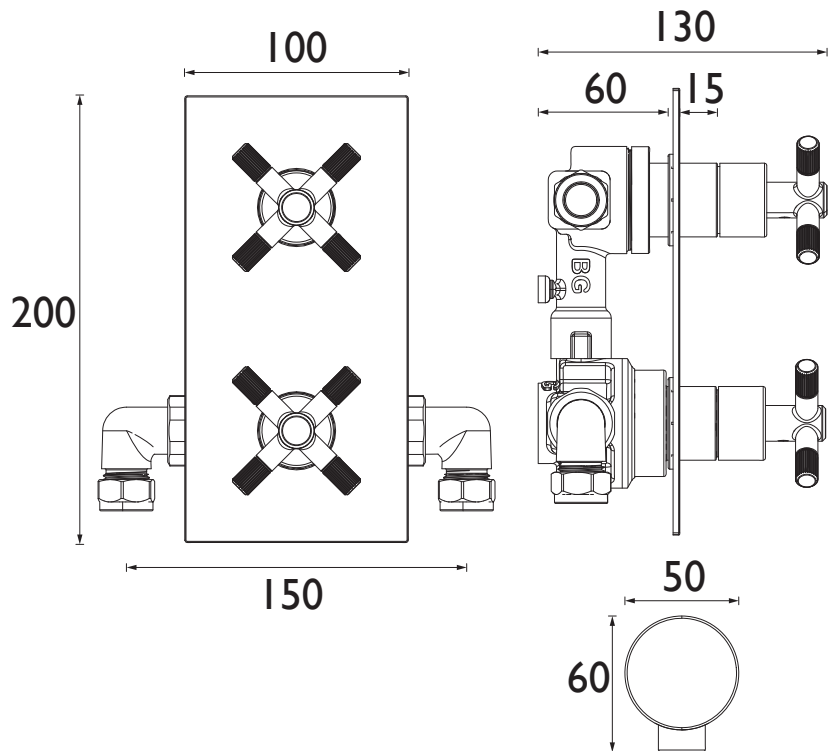

CRU SHCDIV C

CRUZAR Shower Range Cruzar Recessed Thermostatic Dual Control Two Outlet Shower Valve with Diverter Chrome

Features:

- Slim design recessed shower valve will fit into a cavity space as small as 35mm for hassle-free installation.
- Integral two outlet diverter so you can easily switch between the handset or drench head.
- Thermostatic temperature control and automatic stop prevent surges of hot or cold water
- Available in a selection of finishes

Product Certifications:

WRAS Certificate No: 2005912
WRAS Expiry Date: 31/05/2025

For more products, visit our website:
<http://www.bristan.com>

Specification

Finish/Colour:	Chrome Plated
Main Construction Material:	Brass
No of Controls:	2
Shower Type:	Dual Control
Shower Head Type:	None
Shower Kit:	Valve Only
Valve/Cartridge Type:	40mm Diverter Cartridge
Maximum Hot Water Supply Temperature °C:	65
Plumbing System Suitability:	Suitable for all plumbing systems
Minimum Dynamic Pressure (bar):	0.2
Maximum Dynamic Pressure (bar):	5
Maximum Static Pressure (bar):	10
Connection Inlet:	15mm Compression
Connection Outlet:	G 1/2"
Isolation Valve Included:	No
Check Valve Included:	Yes

Dimensions (measurements in mm)

Flow Rates (l/min)

System Pressure (bar)	0.2	0.5	1	2	3	5
Valve Only (mixed)	8.6	14.7	20.8	29.4	36.1	46.5

TECHNICAL
DATA
SHEET

BRISTAN

D3