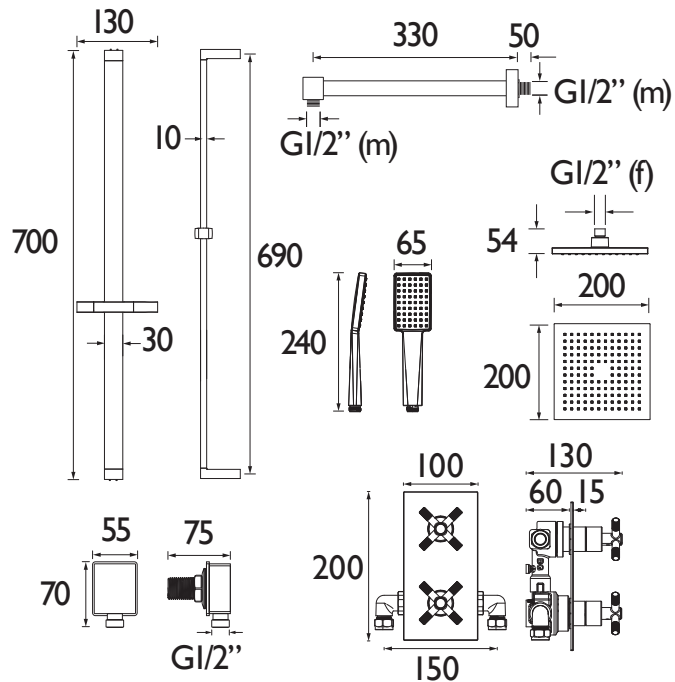

CRU BB SHWR PK

CRUZAR Shower Range Cruzar Concealed Shower with Fixed Head and Flexible Riser Kit Brushed Brass

Features:

- All in one box - pack includes shower valve with integral two outlet diverter, slimline 200mm square drench head with shower arm, and shower kit with an adjustable riser rail plus a single function handset and wall outlet.
- Adjustable fixing brackets on riser rail enables existing screw holes to be used
- Multi function rub clean handset and drench head - limescale and debris build-up is quickly and easily removed by rubbing a finger or a cloth over the nozzles.
- Slim design recessed shower valve will fit into a cavity space as small as 35mm for hassle-free installation.
- Integral two outlet diverter so you can easily switch between the handset or drench head.

Product Certifications:

Specification

Finish/Colour:	Brushed Brass
Main Construction Material:	Brass
No of Controls:	2
Shower Type:	Dual Control
Shower Head Type:	Fixed Head
Shower Kit:	Adjustable Riser Kit with Fixed Head
Valve/Cartridge Type:	40mm Diverter Cartridge
Maximum Hot Water Supply Temperature °C:	65
Plumbing System Suitability:	Suitable for all plumbing systems
Minimum Dynamic Pressure (bar):	0.2
Maximum Dynamic Pressure (bar):	5
Maximum Static Pressure (bar):	10
Connection Inlet:	15mm Compression
Connection Outlet:	G 1/2"
Isolation Valve Included:	No
Check Valve Included:	Yes

Dimensions (measurements in mm)

Flow Rates (l/min)

System Pressure (bar)	0.2	0.5	1	2	3	5
Through Handset (mixed)	1.6	3.5	5.5	8.5	10	11
Through Fixed Head (mixed)	2.5	4.2	5.9	6.5	7.3	8.6

TECHNICAL
DATA
SHEET