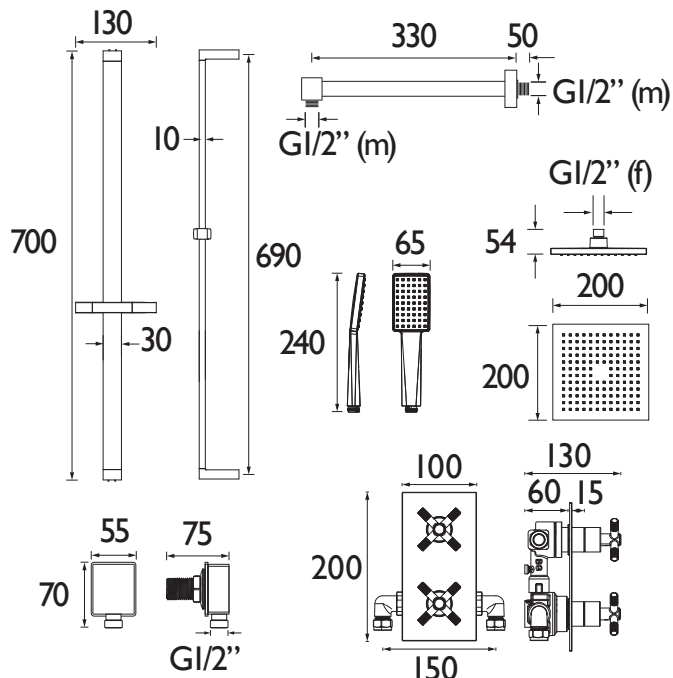

## CRUZAR Shower Range Cruzar Concealed Shower with Fixed Head and Flexible Riser Kit Black

### Features:

- All in one box - pack includes shower valve with integral two outlet diverter, slimline 200mm square drench head with shower arm, and shower kit with an adjustable riser rail plus a single function handset and wall outlet.
- Adjustable fixing brackets on riser rail enables existing screw holes to be used
- Multi function rub clean handset and drench head - limescale and debris build-up is quickly and easily removed by rubbing a finger or a cloth over the nozzles.
- Slim design recessed shower valve will fit into a cavity space as small as 35mm for hassle-free installation.
- Integral two outlet diverter so you can easily switch between the handset or drench head.

### Specification

Finish/Colour:	Black
Main Construction Material:	Brass
No of Controls:	2
Shower Type:	Dual Control
Shower Head Type:	Fixed Head
Shower Kit:	Adjustable Riser Kit with Fixed Head
Valve/Cartridge Type:	40mm Diverter Cartridge
Maximum Hot Water Supply Temperature °C:	65
Plumbing System Suitability:	Suitable for all plumbing systems
Minimum Dynamic Pressure (bar):	0.2
Maximum Dynamic Pressure (bar):	5
Maximum Static Pressure (bar):	10
Connection Inlet:	15mm Compression
Connection Outlet:	G 1/2"
Isolation Valve Included:	No
Check Valve Included:	Yes

### Dimensions (measurements in mm)