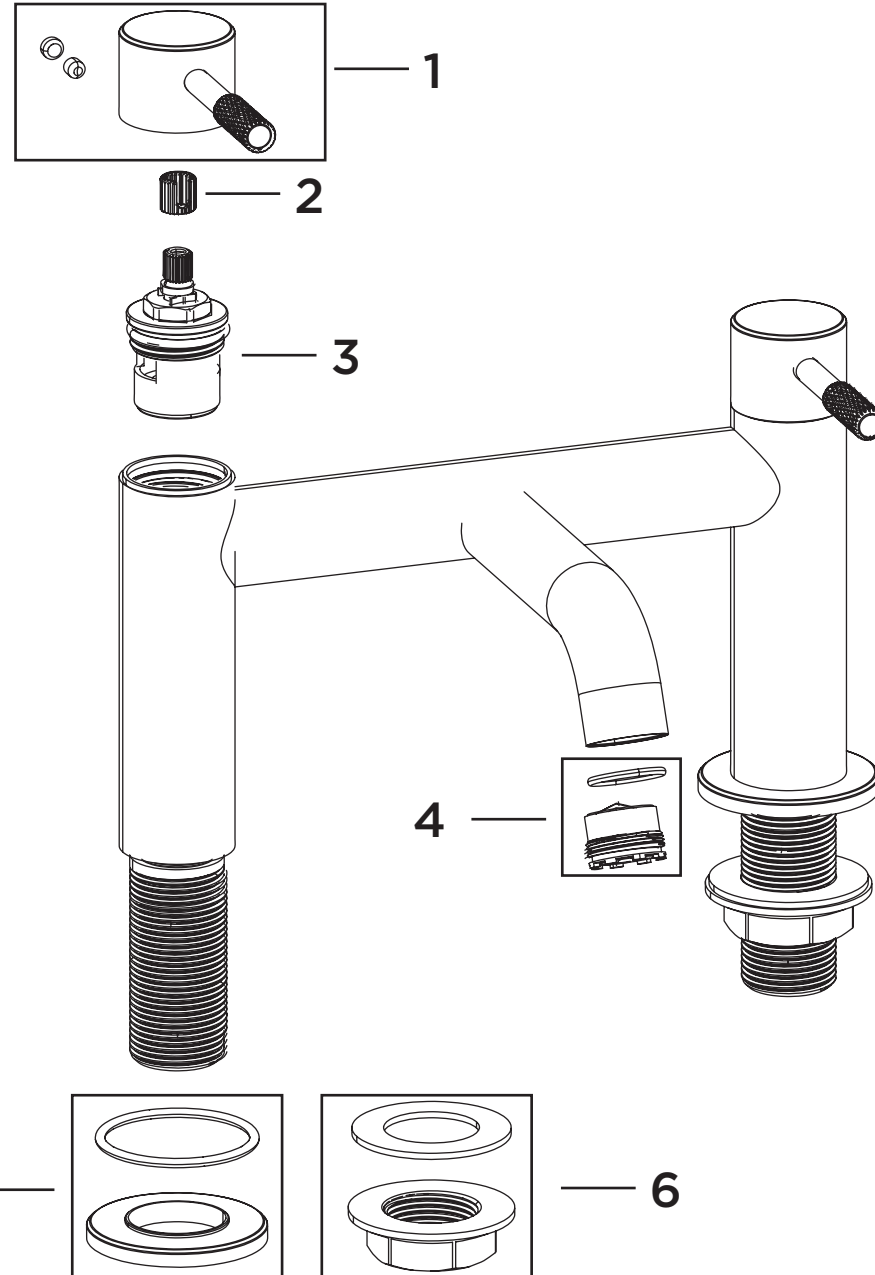

Product Code: MOL BF ___
Revision: D1

1	Handle Assembly
2	Spline Adaptor
3	CD Valve
4	M24 Aerator
5	Plinth & O Ring
6	Backnut & Washer
7	
8	
9	
10	
11	