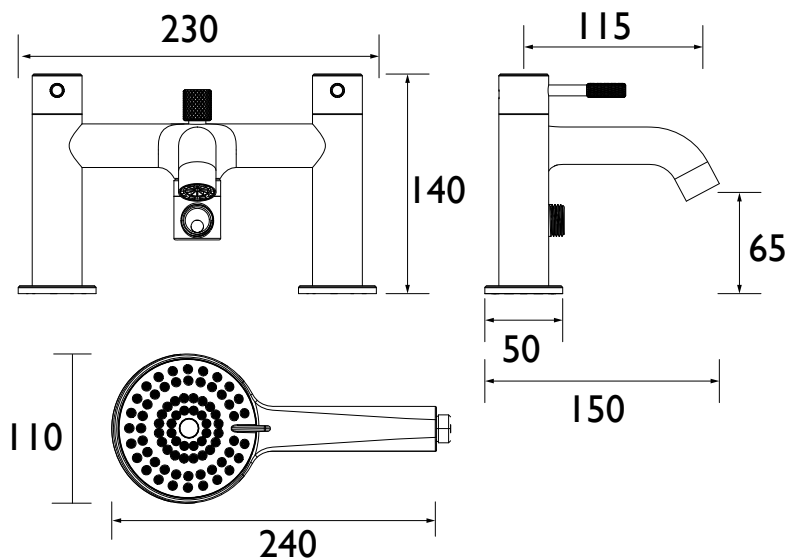

### Specification

Product Type:	Bathroom Taps
Main Construction Material:	Brass
Mount Type:	Deck
Handle Type:	Lever Handles
Connection Inlet:	3/4" BSP
Connection Outlet:	M24 Aerator
Number of Tap Holes:	2
Hose Length (mm):	1500
Valve/Cartridge Type:	3/4" Ceramic Disc Valve - 1/4 turn
Plumbing System Requirements:	Suitable for all plumbing systems
Minimum Dynamic Pressure (bar):	0.2 bar
Maximum Dynamic Pressure (bar):	5 bar
Maximum Hot Water Temperature °C:	60°C
Maximum Static Pressure (bar):	10 bar
Flow Type:	Single
Isolation Included:	No

### Dimensions (measurements in mm)