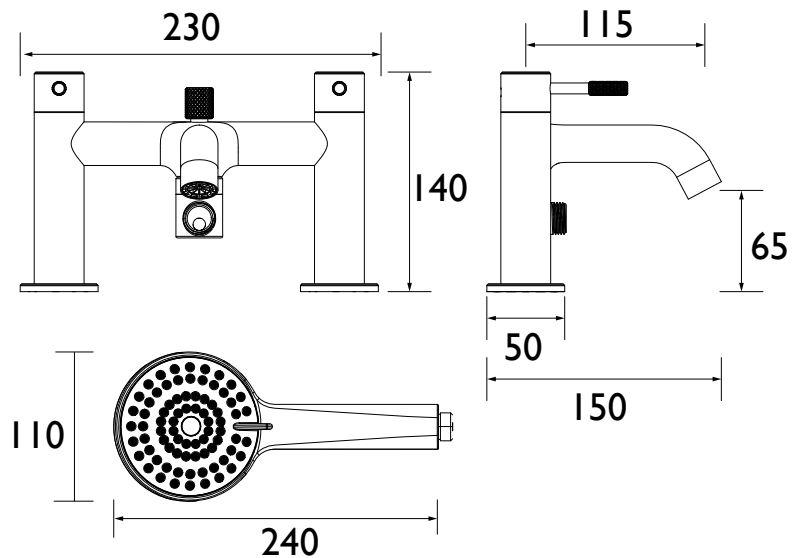

MOL BSM BLK

MOLIDA Tap Range Molida Bath Shower Mixer Black

Features:

- Multi function rub clean handset - limescale and debris build-up is quickly and easily removed by rubbing a finger or a cloth over the nozzles.
- Long life 1/4 turn ceramic disc valves for added durability and smooth control.
- Robust metal fixing nut to secure the tap in place reducing the risk of loosening over time.
- On-trend matt black finish to make a statement in your bathroom.
- 10 year parts and 1 year labour guarantee for peace of mind.

Product Certifications:

WRAS Certificate No: 2205023
WRAS Expiry Date: 31/05/2027

For more products, visit our website:
<http://www.bristan.com>

Specification

| | |
|-----------------------------------|------------------------------------|
| Product Type: | Bathroom Taps |
| Main Construction Material: | Brass |
| Mount Type: | Deck |
| Handle Type: | Lever Handles |
| Connection Inlet: | 3/4" BSP |
| Connection Outlet: | M24 Aerator |
| Number of Tap Holes: | 2 |
| Hose Length (mm): | 1500 |
| Valve/Cartridge Type: | 3/4" Ceramic Disc Valve - 1/4 turn |
| Plumbing System Requirements: | Suitable for all plumbing systems |
| Minimum Dynamic Pressure (bar): | 0.2 bar |
| Maximum Dynamic Pressure (bar): | 5 bar |
| Maximum Hot Water Temperature °C: | 60°C |
| Maximum Static Pressure (bar): | 10 bar |
| Flow Type: | Single |
| Isolation Included: | No |

Dimensions (measurements in mm)

Flow Rates (l/min)

| System Pressure (bar) | 0.2 | 0.5 | 1 | 2 | 3 | 5 |
|-----------------------------|------|------|------|------|------|------|
| Through Bath Filler (mixed) | 12.3 | 21.6 | 32.3 | 44.7 | 54.8 | 70.7 |
| Through Handset (mixed) | 3.4 | 5.8 | 8.5 | 12.9 | 16.5 | 22.8 |