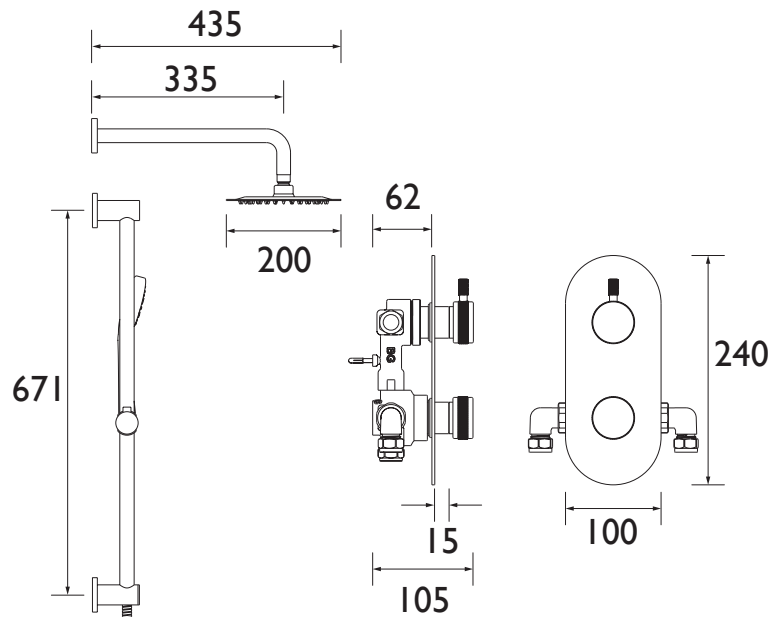

MOLIDA BB SHWR PK

MOLIDA Shower Range Molida Brushed Brass Concealed Dual Control Shower Pack

Features:

- All in one box - pack includes shower valve with integral two outlet diverter, slimline 200mm round drench head with shower arm, and shower kit with an adjustable riser rail plus a multi function handset and wall outlet.
- Multi function rub clean handset and drench head - limescale and debris build-up is quickly and easily removed by rubbing a finger or a cloth over the nozzles.
- On-trend brushed brass finish to make a statement in your bathroom.
- Slim design recessed shower valve will fit into a cavity space as small as 35mm for hassle-free installation.
- Dual control - Flow and temperature are operated separately giving accurate control of both.

Product Certifications:

For more products, visit our website:
<http://www.bristan.com>

Specification

Finish/Colour:	Brushed Brass
Main Construction Material:	Brass; ABS
No of Controls:	2
Shower Type:	Dual Control
Shower Head Type:	Both
Shower Kit:	Fixed Head & Adjustable Riser
Valve/Cartridge Type:	Thermostatic Cartridge & 40mm Single Lever Cartridge
Maximum Hot Water Supply Temperature °C:	60
Plumbing System Suitability:	Suitable for all plumbing systems
Minimum Dynamic Pressure (bar):	0.2
Maximum Dynamic Pressure (bar):	5
Maximum Static Pressure (bar):	10
Connection Inlet:	15mm Compression
Connection Outlet:	G 1/2"
Isolation Valve Included:	No
Check Valve Included:	Yes

Dimensions (measurements in mm)

Flow Rates (l/min)

System Pressure (bar)	0.2	0.5	1	2	3	5
Through Fixed Head (mixed)	5.9	9.3	13.5	19.5	23.3	24.8
Fixed Head with Flow Limiters (mixed)	3.6	5.9	6.5	8.1	8.5	9.6
Through Handset (mixed)	3.1	5.8	8.7	12.9	16	21
Handset with Flow Limiters (mixed)	2.7	5	7.3	7.8	8.9	9.8