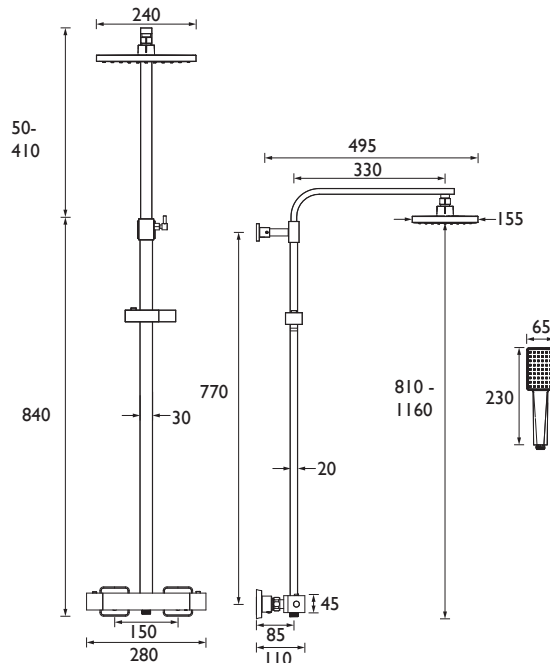

NAP SHXDIVSMFF C

NAPOLI Shower Range Napoli Adjustable Thermostatic Rigid Riser Diverter Bar Shower Chrome

Features:

- All in one box - pack includes bar shower valve, hose, telescopic rigid riser rail and rub-clean anti-limescale drench head and single function handset so nothing to buy separately
- Supplied with Bristan's Wall Mount 10 fast fixing kit for easier retro installation.
- Telescopic riser so you can adjust the height to suit your space. Giving you the flexibility to fit in a wet room/walk in shower or over a bath.
- Integral two outlet diverter so you can easily switch between the handset or drench head.
- Rub clean handset and drench head - limescale and debris build-up is quickly and easily removed by rubbing a finger or a cloth over the nozzles.

Product Certifications:

WRAS Certificate No: 240203003
WRAS Expiry Date: 28/02/2029

Specification

Finish/Colour:	Chrome Plated
Main Construction Material:	ABS; Zinc Alloy
No of Controls:	2
Shower Type:	Bar Shower
Shower Head Type:	Fixed Head and Single-Function Handset
Shower Kit:	Adjustable Riser with Fixed Head
Valve/Cartridge Type:	Thermostatic Cartridge
Maximum Hot Water Supply Temperature °C:	60
Plumbing System Suitability:	Suitable for all plumbing systems, ideally balanced
Minimum Dynamic Pressure (bar):	0.5
Maximum Dynamic Pressure (bar):	5
Maximum Static Pressure (bar):	10
Connection Inlet:	15mm Compression
Connection Outlet:	G1/2" and Riser Outlet
Isolation Valve Included:	No
Check Valve Included:	Yes

Dimensions (measurements in mm)

Flow Rates (l/min)

System Pressure (bar)	0.5	1	2	3	5
Through Handset (mixed)	4.7	6.8	10	12.6	16.7
Through Fixed Head (mixed)	4.5	6.9	10.3	12.7	16.8

TECHNICAL DATA SHEET

BRISTAN