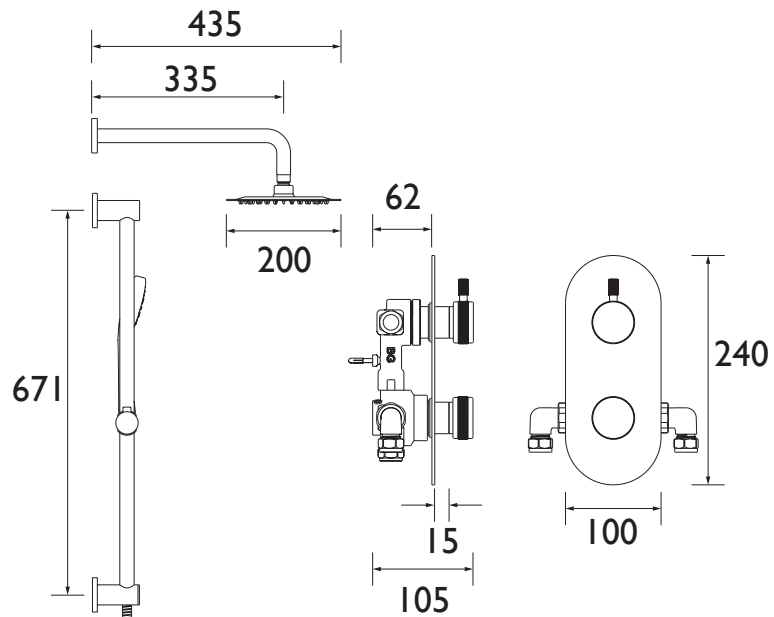

MOLIDA BLK SHWR PK

MOLIDA Shower Range

Molida Black Concealed
Dual Control Shower Pack

Specification

Finish/Colour:	Black
Main Construction Material:	Brass; ABS
No of Controls:	2
Shower Type:	Dual Control
Shower Head Type:	Both
Shower Kit:	Fixed Head & Adjustable Riser
Valve/Cartridge Type:	Thermostatic Cartridge & 40mm Single Lever Cartridge
Maximum Hot Water Supply Temperature °C:	60
Plumbing System Suitability:	Suitable for all plumbing systems
Minimum Dynamic Pressure (bar):	0.2
Maximum Dynamic Pressure (bar):	5
Maximum Static Pressure (bar):	10
Connection Inlet:	15mm Compression
Connection Outlet:	G 1/2"
Isolation Valve Included:	No
Check Valve Included:	Yes

Features:

- All in one box - pack includes shower valve with integral two outlet diverter, slimline 200mm round drench head with shower arm, and shower kit with an adjustable riser rail plus a multi function handset and wall outlet.
- Multi function rub clean handset and drench head - limescale and debris build-up is quickly and easily removed by rubbing a finger or a cloth over the nozzles.
- On-trend matt black finish to make a statement in your bathroom.
- Slim design recessed shower valve will fit into a cavity space as small as 35mm for hassle-free installation.
- Dual control - Flow and temperature are operated separately giving accurate control of both.

Dimensions (measurements in mm)

Product Certifications:

For more products, visit our website:
<http://www.bristan.com>

Flow Rates (l/min)

System Pressure (bar)	0.2	0.5	1	2	3	5
Through Fixed Head (mixed)	5.9	9.3	13.5	19.5	23.3	24.8
Fixed Head with Flow Limiters (mixed)	3.6	5.9	6.5	8.1	8.5	9.6
Through Handset (mixed)	3.1	5.8	8.7	12.9	16	21
Handset with Flow Limiters (mixed)	2.7	5	7.3	7.8	8.9	9.8

TECHNICAL DATA SHEET

BRISTAN