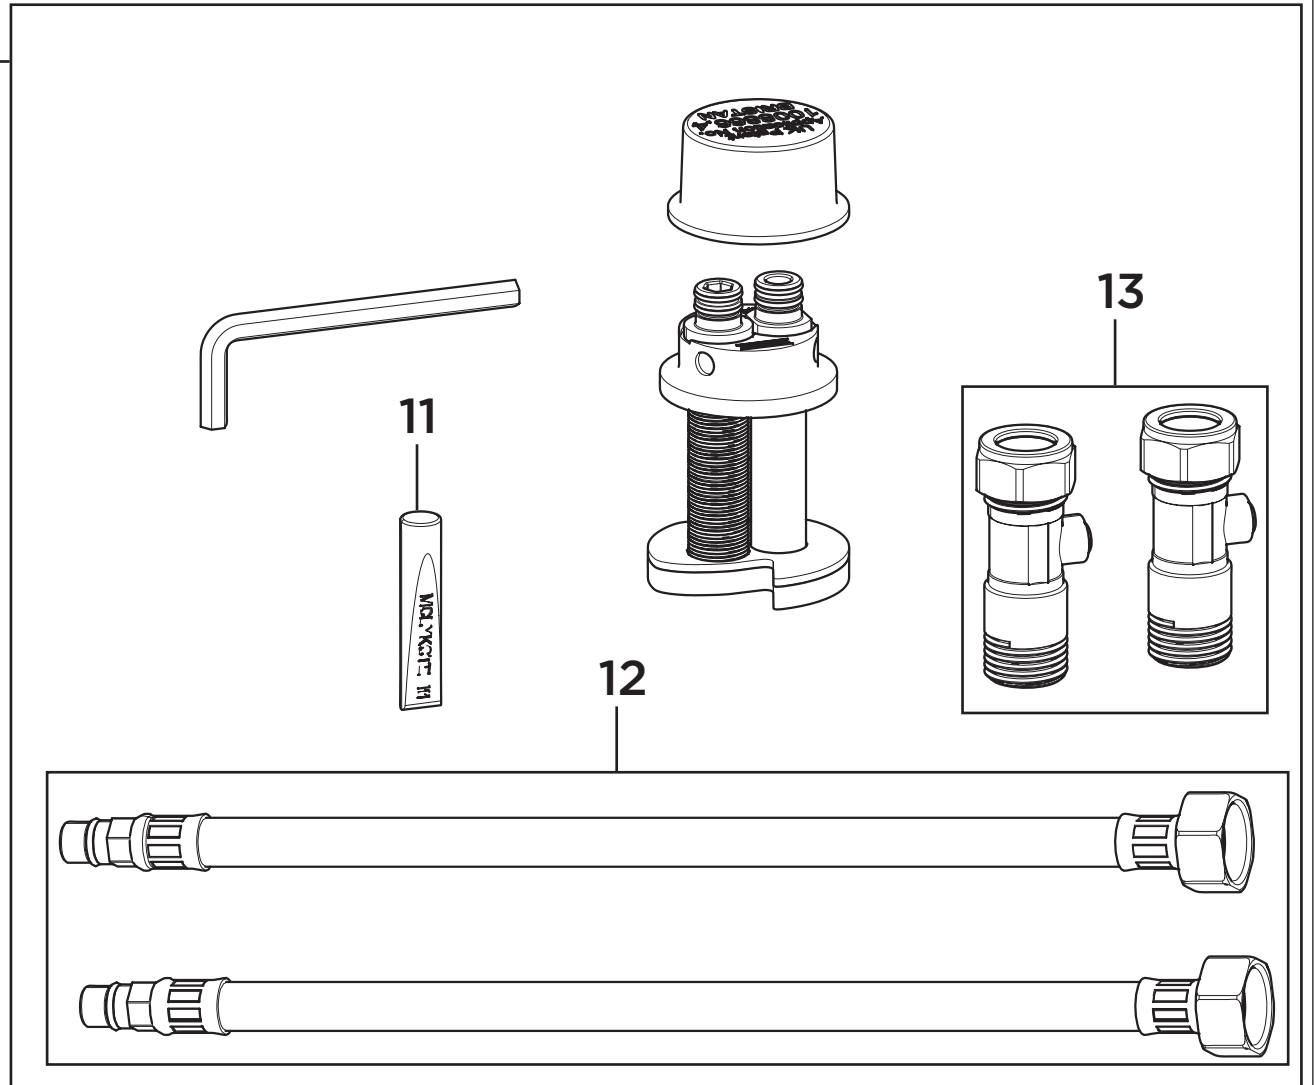

Product Code: MPL EFSNK _

Revision: D1

1	Housed M22 8lpm Aerator
2	Handle Assembly
3	Spout Seals Kit
4	Spout Grub Screw & Cover
5	Base grub Screw & Cover (pair)
6	35mm Eco-Start Cartridge
7	Cartridge Retaining Nut
8	Shroud
9	EasyFit Tool
10	EasyFit Kit Pack
11	Molykote Grease
12	1/2" BSP Flexible Tails (pair)
13	Isolation Valves (pair)

Product Code: MPL EFSNK _

Revision: D1

10

1	Housed M22 8lpm Aerator
2	Handle Assembly
3	Spout Seals Kit
4	Spout Grub Screw & Cover
5	Base grub Screw & Cover (pair)
6	35mm Eco-Start Cartridge
7	Cartridge Retaining Nut
8	Shroud
9	EasyFit Tool
10	EasyFit Kit Pack
11	Molykote Grease
12	1/2" BSP Flexible Tails (pair)
13	Isolation Valves (pair)