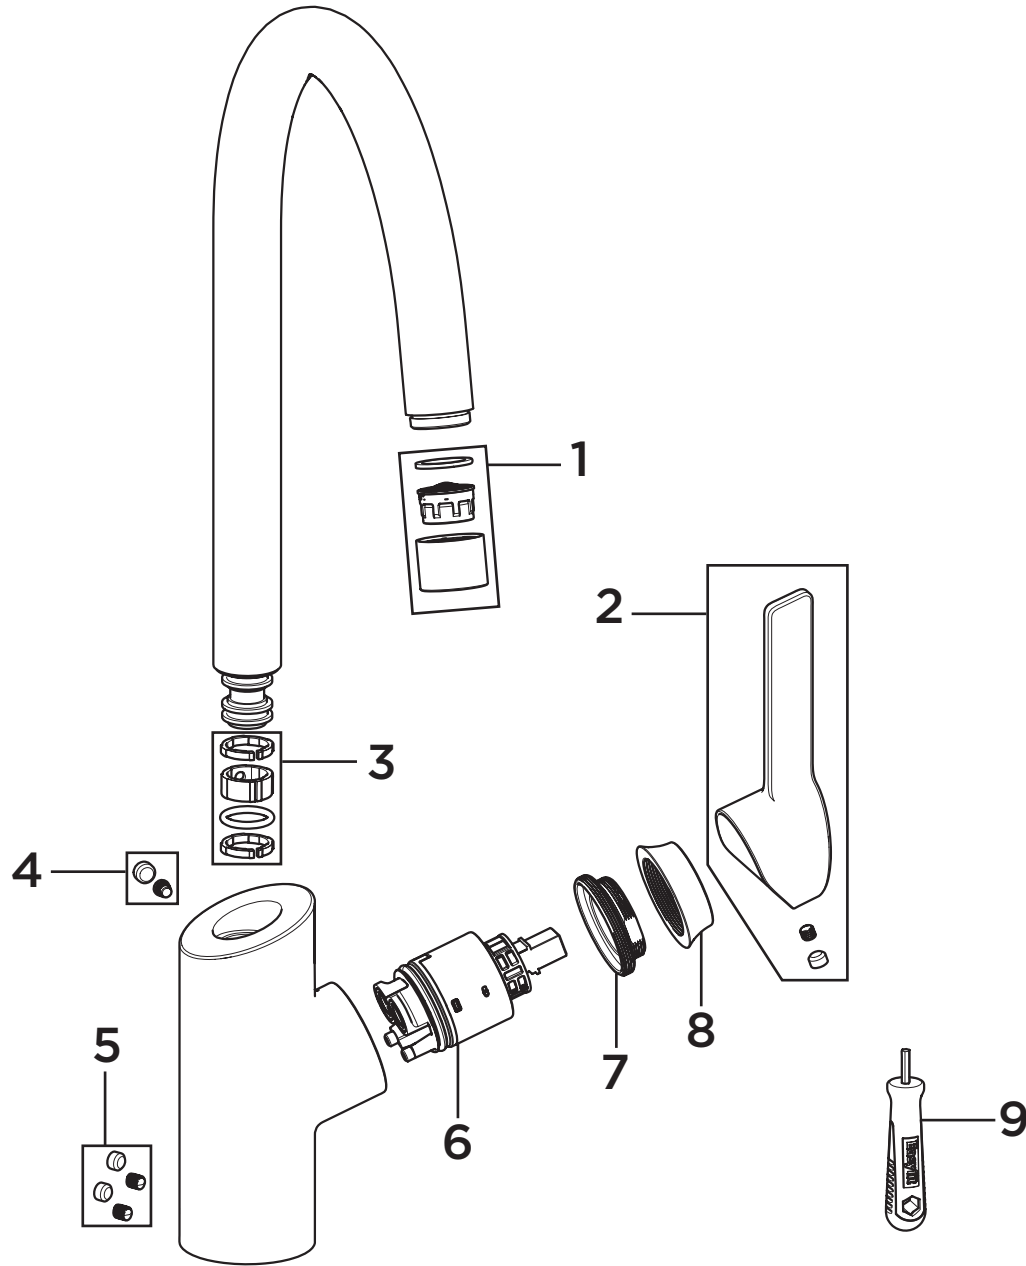

Product Code: MPL EFSNK _

Revision: D1

1	Housed M22 8lpm Aerator
2	Handle Assembly
3	Spout Seals Kit
4	Spout Grub Screw & Cover
5	Base grub Screw & Cover (pair)
6	35mm Eco-Start Cartridge
7	Cartridge Retaining Nut
8	Shroud
9	EasyFit Tool
10	EasyFit Kit Pack
11	Molykote Grease
12	1/2" BSP Flexible Tails (pair)
13	Isolation Valves (pair)

Product Code: MPL EFSNK _

Revision: D1

10

1	Housed M22 8lpm Aerator
2	Handle Assembly
3	Spout Seals Kit
4	Spout Grub Screw & Cover
5	Base grub Screw & Cover (pair)
6	35mm Eco-Start Cartridge
7	Cartridge Retaining Nut
8	Shroud
9	EasyFit Tool
10	EasyFit Kit Pack
11	Molykote Grease
12	1/2" BSP Flexible Tails (pair)
13	Isolation Valves (pair)