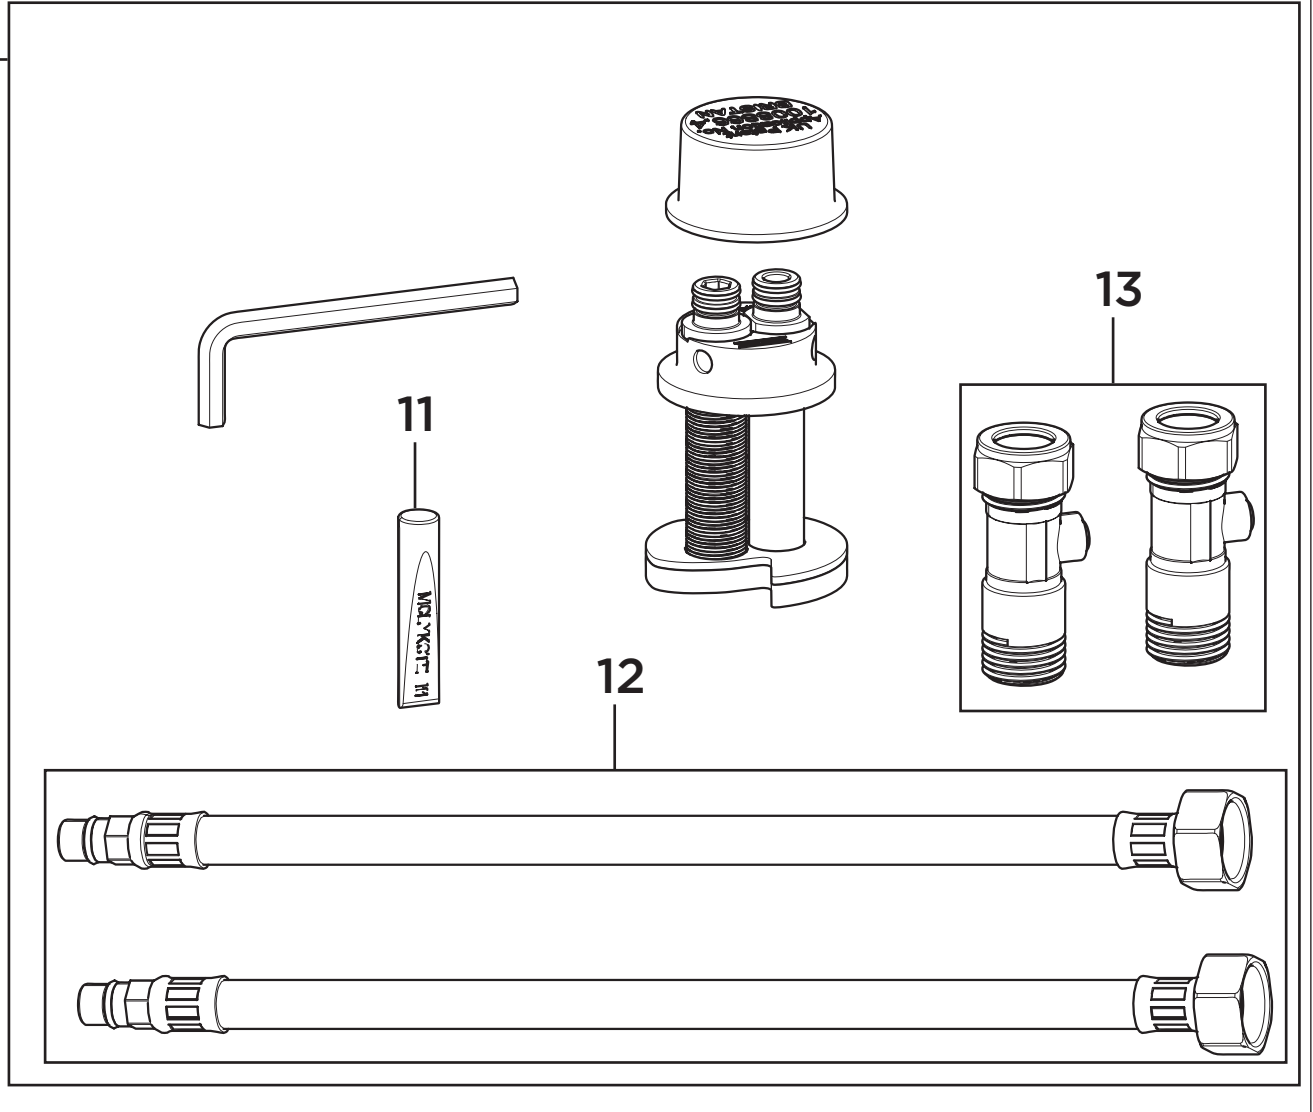

**Product Code:** PNE EFSNK \_

**Revision:** D2

1	Spout Seals Kit
2	Recessed M21.5 8lpm Aerator
3	Spout Screw
4	Base Grub Screw & Cover (pair)
5	35mm Eco-Start Cartridge
6	Cartridge Retaining Nut
7	Shroud
8	Handle Assembly
9	EasyFit Tool
10	EasyFit Kit Pack
11	Molykote Grease
12	1/2" BSP Flexible Tails (pair)
13	Isolation Valves (pair)
14	Outlet Removal Key

**Product Code:** PNE EFSNK \_  
**Revision:** D1

10

1	Spout Seals Kit
2	Recessed M21.5 8lpm Aerator
3	Spout Screw
4	Base Grub Screw & Cover (pair)
5	35mm Eco-Start Cartridge
6	Cartridge Retaining Nut
7	Shroud
8	Handle Assembly
9	EasyFit Tool
10	EasyFit Kit Pack
11	Molykote Grease
12	1/2" BSP Flexible Tails (pair)
13	Isolation Valves (pair)