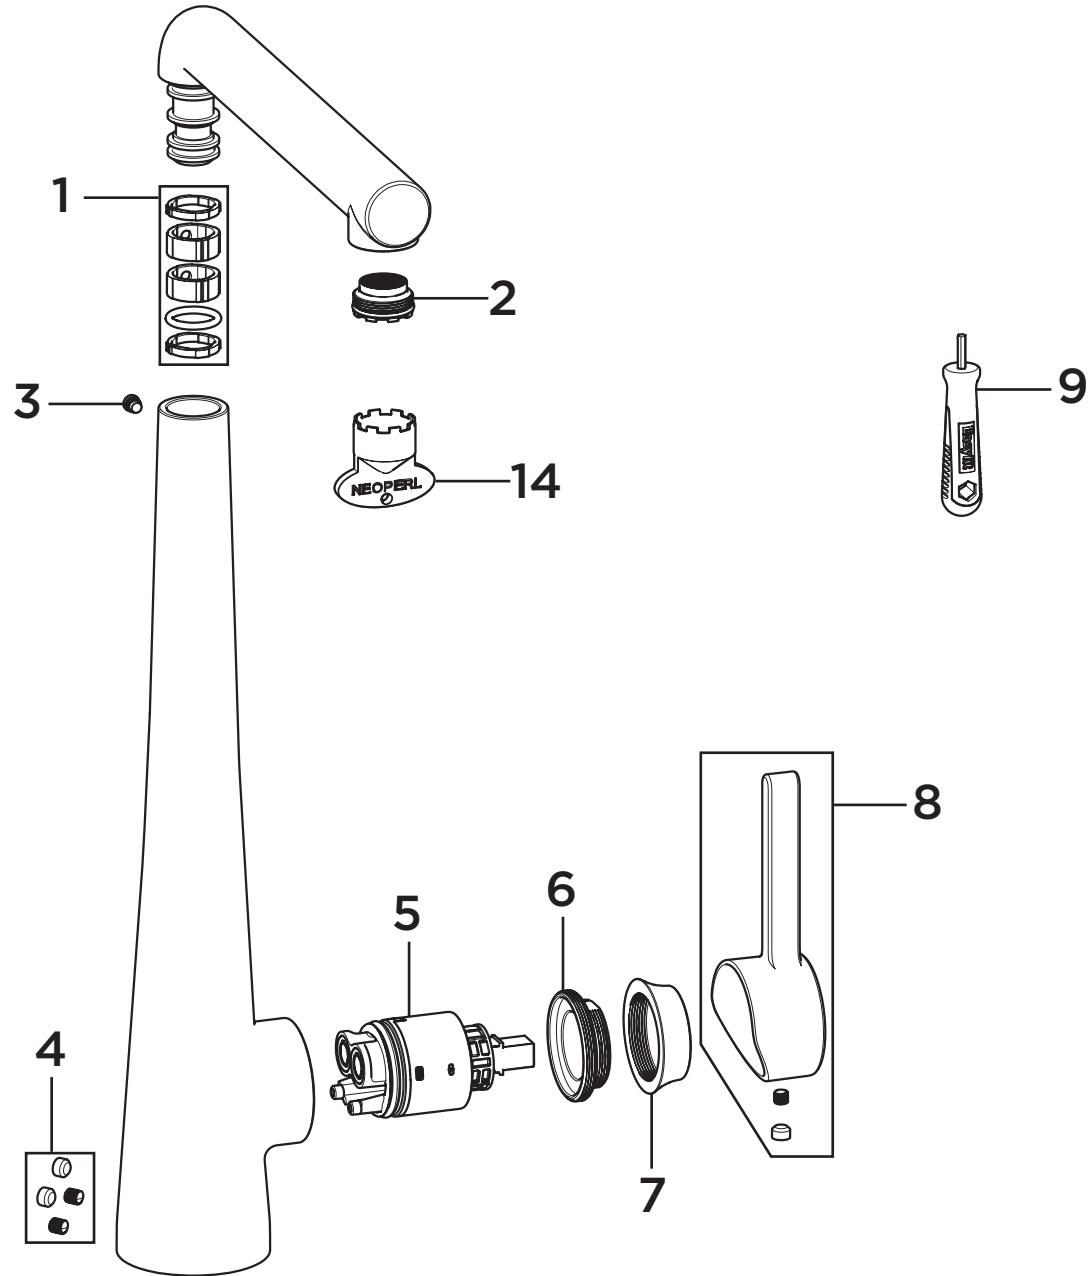

**Product Code:** PNE EFSNK \_

**Revision:** D2

1	Spout Seals Kit
2	Recessed M21.5 8lpm Aerator
3	Spout Screw
4	Base Grub Screw & Cover (pair)
5	35mm Eco-Start Cartridge
6	Cartridge Retaining Nut
7	Shroud
8	Handle Assembly
9	EasyFit Tool
10	EasyFit Kit Pack
11	Molykote Grease
12	1/2" BSP Flexible Tails (pair)
13	Isolation Valves (pair)
14	Outlet Removal Key

**Product Code:** PNE EFSNK \_  
**Revision:** D1

10

1	Spout Seals Kit
2	Recessed M21.5 8lpm Aerator
3	Spout Screw
4	Base Grub Screw & Cover (pair)
5	35mm Eco-Start Cartridge
6	Cartridge Retaining Nut
7	Shroud
8	Handle Assembly
9	EasyFit Tool
10	EasyFit Kit Pack
11	Molykote Grease
12	1/2" BSP Flexible Tails (pair)
13	Isolation Valves (pair)