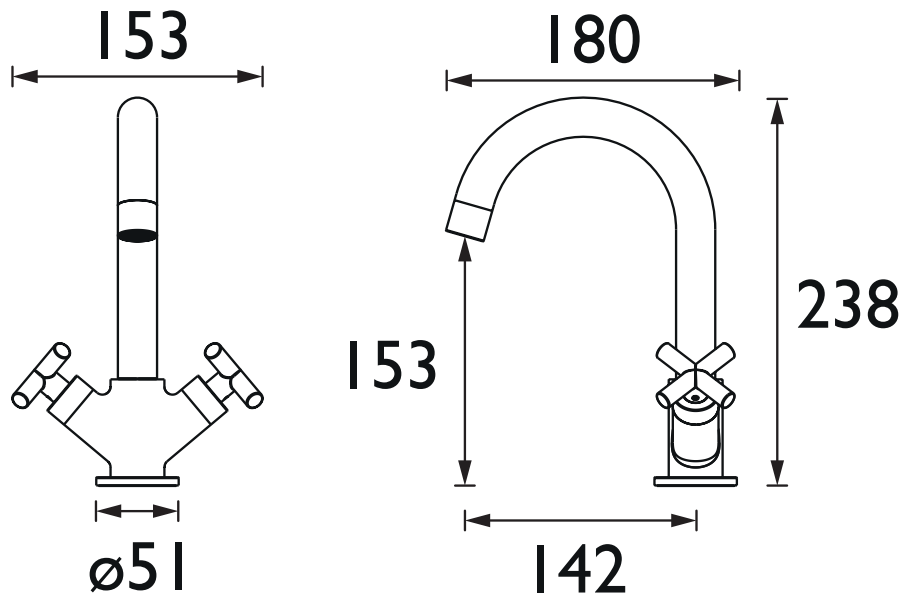

Product Certifications:

WRAS Cert. Number: 240603002
WRAS Expiry Date: 30/06/2029

For more products, visit our website:
<http://www.bristan.com>

Specification

Product Type:	Bathroom Taps
Main Construction Material:	Brass; Stainless Steel; ABS
Mount Type:	Deck
Handle Type:	Crosshead
Connection Inlet:	1/2" BSP Flexible Tails
Connection Outlet:	M24 5lpm Flow Limited Aerator
Number of Tap Holes:	1
Valve/Cartridge Type:	1/2" Ceramic Disc Valve - 1/4 turn
Plumbing System Requirements:	Suitable for all plumbing systems
Minimum Dynamic Pressure (bar):	0.5 bar
Maximum Dynamic Pressure (bar):	5 bar
Maximum Hot Water Temperature °C:	60°C
Maximum Static Pressure (bar):	10 bar
Flow Type:	Single
Isolation Included:	No

Dimensions (measurements in mm)

Flow Rates (l/min)

System Pressure (bar)	0.5	1	2	3	4	5
NAX BAS C (mixed)	3.5	5.1	5.5	5.2	4.9	5.3

TECHNICAL DATA SHEET

BRISTAN