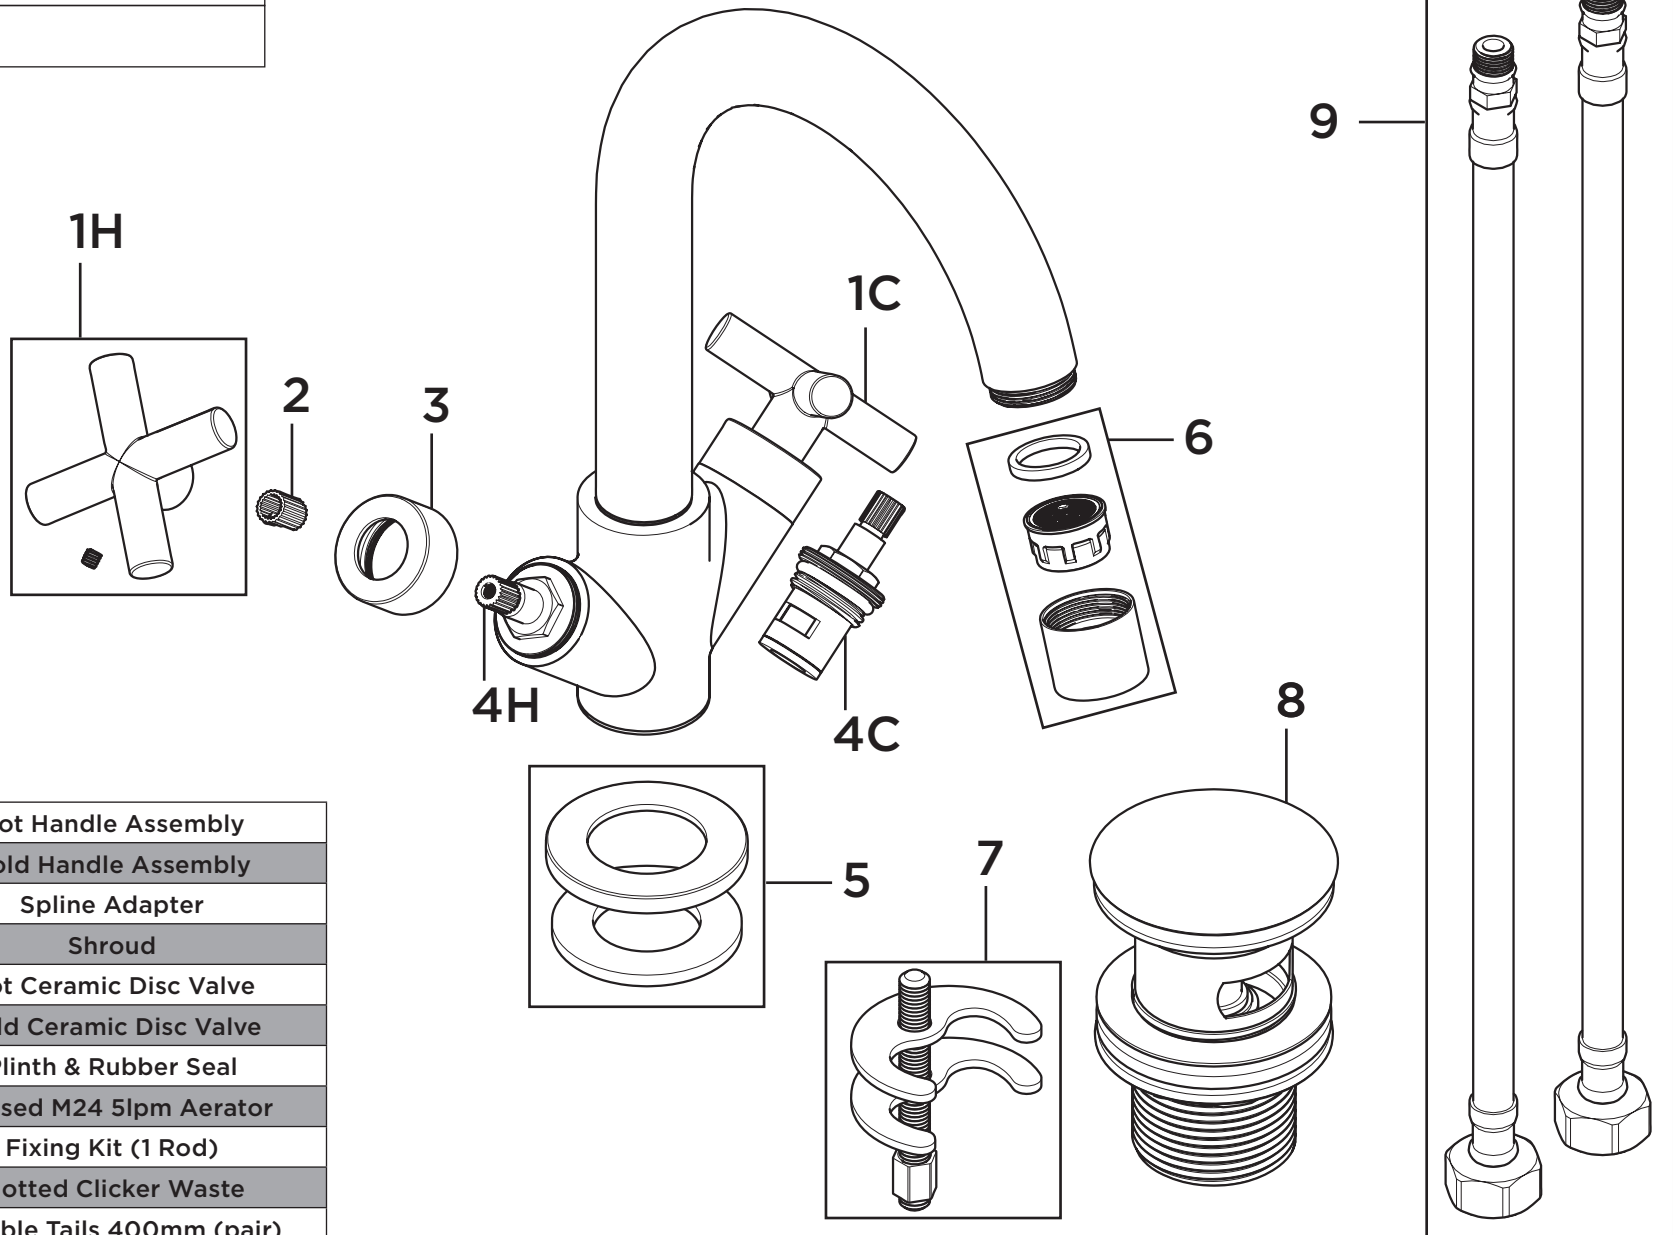

**Product Code:** NAX BAS C

**Revision:** D1

1H	Hot Handle Assembly
1C	Cold Handle Assembly
2	Spline Adapter
3	Shroud
4H	Hot Ceramic Disc Valve
4C	Cold Ceramic Disc Valve
5	Plinth & Rubber Seal
6	Housed M24 5lpm Aerator
7	Fixing Kit (1 Rod)
8	Slotted Clicker Waste
9	Flexible Tails 400mm (pair)