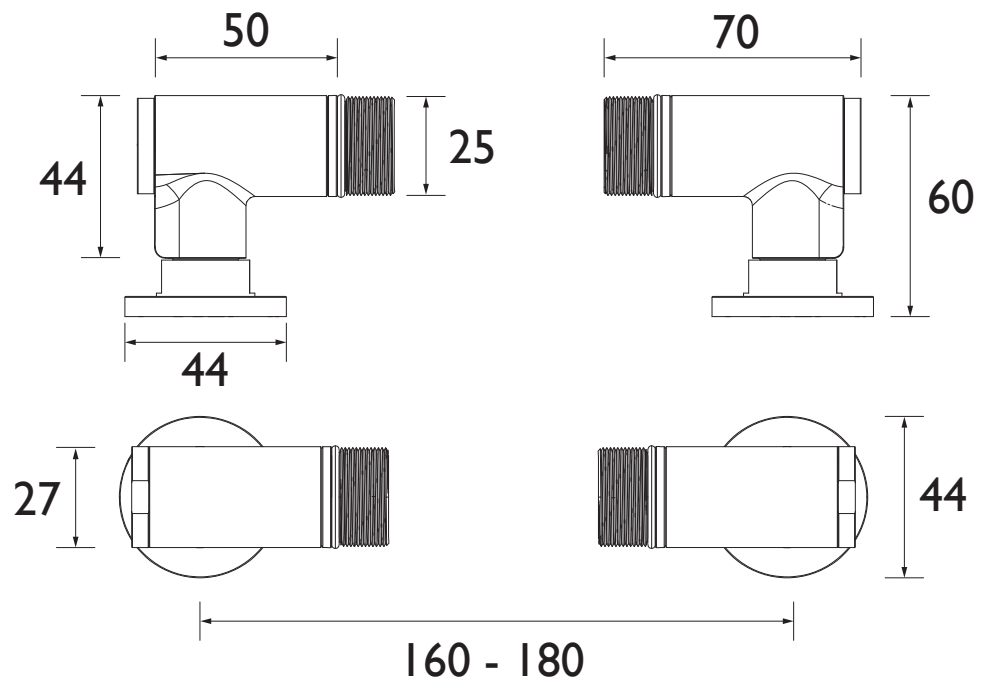

## Specification

Contemporary or Traditional:	Contemporary
Main Construction Material:	Brass
Connection Inlet:	15mm Compression
Connection Outlet:	15mm Compression
Product Orientation:	N/A
Adjustable Brackets:	Yes
What's in the Box?:	2 x Elbows with Integral Isolation Valves, 2 x Filters, 1 x 6l/min and 1 x 3l/min flow regulators.

### Features:

- For use with Elbow Kit For OP TS3650 EL C and OP TS3650TO EL C Valves
- Allows conversions from 160 - 180mm centres
- 15mm inlet and outlet connections
- Includes 1 x 6l/min and 1 x 3l/min flow regulators. The 6l/m in the hot side and 3l/m in the cold.

### Dimensions (measurements in mm)

**TECHNICAL  
DATA  
SHEET**

**BRISTAN**

D3